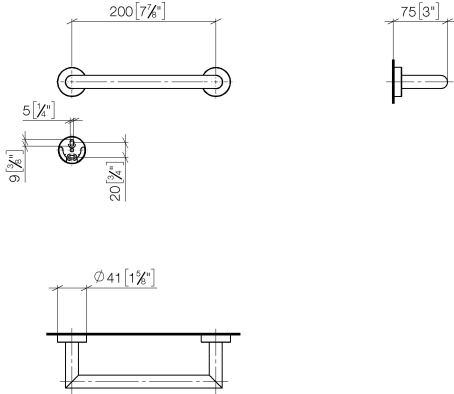

83 020 979

- gauge 200 mm
- width 240mm
- height 40 mm
- rosette Ø 40 mm
- 75mm projection

Fits: LISSÉ, META

	Dark Chrome	83 020 979-19
	Chrome	83 020 979-00
	Brushed Platinum	83 020 979-06
	Light Gold	83 020 979-26
	Brushed Light Gold	83 020 979-27
	Matte Black	83 020 979-33
	Brushed Bronze	83 020 979-42
	Brushed Champagne (22kt Gold)	83 020 979-46
	Champagne (22kt Gold)	83 020 979-47
	Brushed Chrome	83 020 979-93
	Brushed Dark Platinum	83 020 979-99

83 020 979

mm [inches]

83 020 979

Parts for other
finishes can be found
here: [Chrome](#)