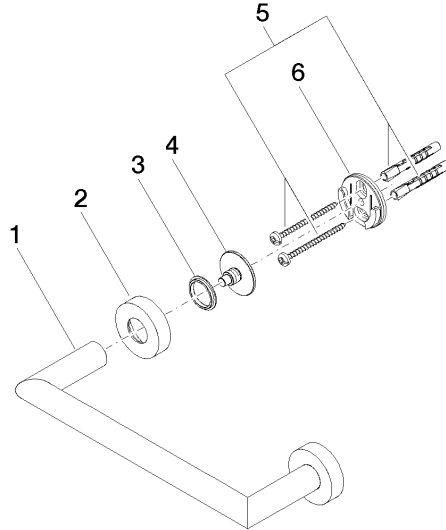

83 020 979

- gauge 200 mm
- width 240mm
- height 40 mm
- rosette Ø 40 mm
- 75mm projection

Fits: LISSÉ, META

|   |                               |               |
|---|-------------------------------|---------------|
|    | Brushed Dark Platinum         | 83 020 979-99 |
|    | Chrome                        | 83 020 979-00 |
|    | Brushed Platinum              | 83 020 979-06 |
|    | Dark Chrome                   | 83 020 979-19 |
|    | Light Gold                    | 83 020 979-26 |
|    | Brushed Light Gold            | 83 020 979-27 |
|    | Matte Black                   | 83 020 979-33 |
|    | Brushed Bronze                | 83 020 979-42 |
|    | Brushed Champagne (22kt Gold) | 83 020 979-46 |
|  | Champagne (22kt Gold)         | 83 020 979-47 |
|  | Brushed Chrome                | 83 020 979-93 |

83 020 979

mm [inches]

83 020 979

Parts for other finishes can be found here: [Chrome](#)

### Spare parts list

| No. | Item Number        | Name       | Quantity used | Delivery time |
|-----|--------------------|------------|---------------|---------------|
| 1   | 05 28 22 545 00-99 | holder     | 1             | 60            |
| 2   | 08 27 97 502-99    | rosette    | 2             | 60            |
| 3   | 08 30 11 517 90    | ring       | 2             | 2             |
| 4   | 08 17 97 560 90    | holder     | 2             | 2             |
| 5   | 05 30 31 025 00 90 | fixing set | 2             | 2             |
| 6   | 08 17 97 501 07    | holder     | 2             | 2             |