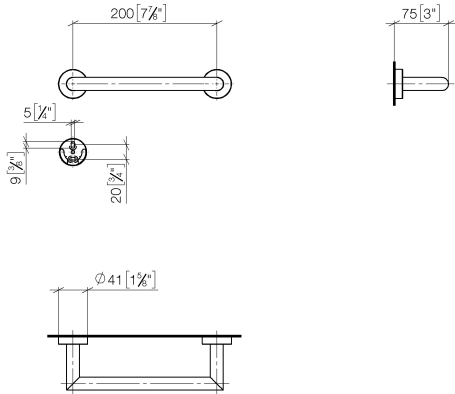

83 020 979

- gauge 200 mm
- width 240mm
- height 40 mm
- rosette Ø 40 mm
- 75mm projection

Fits: LISSÉ, META

|   |                               |               |
|---|-------------------------------|---------------|
|    | Brushed Dark Platinum         | 83 020 979-99 |
|    | Chrome                        | 83 020 979-00 |
|    | Brushed Platinum              | 83 020 979-06 |
|    | Dark Chrome                   | 83 020 979-19 |
|    | Light Gold                    | 83 020 979-26 |
|    | Brushed Light Gold            | 83 020 979-27 |
|    | Matte Black                   | 83 020 979-33 |
|    | Brushed Bronze                | 83 020 979-42 |
|    | Brushed Champagne (22kt Gold) | 83 020 979-46 |
|  | Champagne (22kt Gold)         | 83 020 979-47 |
|  | Brushed Chrome                | 83 020 979-93 |

83 020 979

mm [inches]

83 020 979

Parts for other finishes can be found here: [Chrome](#)

### Spare parts list

| No. | Item Number        | Name       | Quantity used | Delivery time |
|-----|--------------------|------------|---------------|---------------|
| 1   | 05 28 22 545 00-99 | holder     | 1             | 60            |
| 2   | 08 27 97 502-99    | rosette    | 2             | 60            |
| 3   | 08 30 11 517 90    | ring       | 2             | 2             |
| 4   | 08 17 97 560 90    | holder     | 2             | 2             |
| 5   | 05 30 31 025 00 90 | fixing set | 2             | 2             |
| 6   | 08 17 97 501 07    | holder     | 2             | 2             |