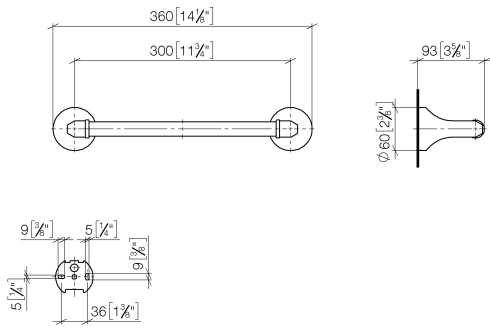

83 030 361

- gauge 300 mm
- width 360mm
- height 60 mm
- rosette Ø 60 mm
- 90mm projection

	Chrome	83 030 361-00
	Brushed Platinum	83 030 361-06
	Platinum	83 030 361-08
	Durabronze (23kt Gold)	83 030 361-09
	Brushed Durabronze (23kt Gold)	83 030 361-28
	Brushed Dark Platinum	83 030 361-99

Recommended miscellaneous

MADISON Mounting for towel bar/tumbler mounting on two sides - 12 358 970 90
 •for towel bar mounting plus towel bar mounting on back.

83 030 361

mm [inches]

83 030 361

Spare parts list

No.	Item Number	Name	Quantity used	Delivery time
1	05 17 97 507 00 90	fixing set	2	2
2	04 31 11 140 00 90	pin	2	2