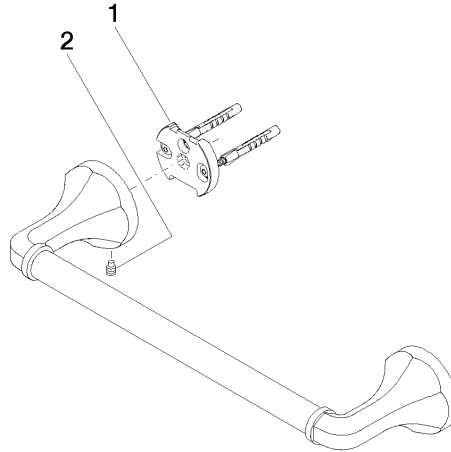

83 030 361

- gauge 300 mm
- width 360mm
- height 60 mm
- rosette Ø 60 mm
- 90mm projection

	Brushed Platinum	83 030 361-06
	Chrome	83 030 361-00
	Platinum	83 030 361-08
	Durabress (23kt Gold)	83 030 361-09
	Brushed Durabress (23kt Gold)	83 030 361-28
	Brushed Dark Platinum	83 030 361-99

**Recommended miscellaneous**

**MADISON Mounting for towel bar/tumbler mounting on two sides -** 12 358 970 90  
 •for towel bar mounting plus towel bar mounting on back.

83 030 361

mm [inches]

83 030 361

### Spare parts list

No.	Item Number	Name	Quantity used	Delivery time
1	05 17 97 507 00 90	fixing set	2	2
2	04 31 11 140 00 90	pin	2	2