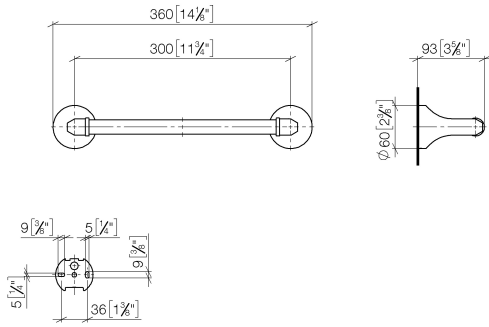

83 030 361

- gauge 300 mm
- width 360mm
- height 60 mm
- rosette Ø 60 mm
- 90mm projection

	Brushed Platinum	83 030 361-06
	Chrome	83 030 361-00
	Platinum	83 030 361-08
	Durabress (23kt Gold)	83 030 361-09
	Brushed Durabress (23kt Gold)	83 030 361-28
	Brushed Dark Platinum	83 030 361-99

**Recommended miscellaneous**

**MADISON Mounting for towel bar/tumbler mounting on two sides -** 12 358 970 90  
 •for towel bar mounting plus towel bar mounting on back.

83 030 361

mm [inches]

83 030 361

### Spare parts list

No.	Item Number	Name	Quantity used	Delivery time
1	05 17 97 507 00 90	fixing set	2	2
2	04 31 11 140 00 90	pin	2	2