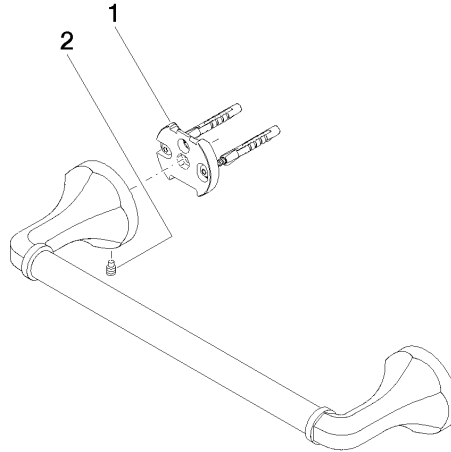

83 030 361

- gauge 300 mm
- width 360mm
- height 60 mm
- rosette Ø 60 mm
- 90mm projection

	Platinum	83 030 361-08
	Chrome	83 030 361-00
	Brushed Platinum	83 030 361-06
	Durabronze (23kt Gold)	83 030 361-09
	Brushed Durabronze (23kt Gold)	83 030 361-28
	Brushed Dark Platinum	83 030 361-99

Recommended miscellaneous

MADISON Mounting for towel bar/tumbler mounting on two sides - 12 358 970 90
 •for towel bar mounting plus towel bar mounting on back.

83 030 361

mm [inches]

83 030 361

Spare parts list

No.	Item Number	Name	Quantity used	Delivery time
1	05 17 97 507 00 90	fixing set	2	2
2	04 31 11 140 00 90	pin	2	2