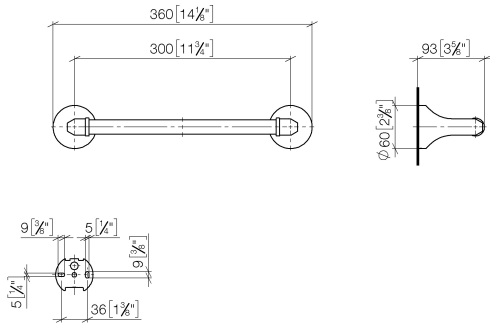

83 030 361

- gauge 300 mm
- width 360mm
- height 60 mm
- rosette Ø 60 mm
- 90mm projection

	Platinum	83 030 361-08
	Chrome	83 030 361-00
	Brushed Platinum	83 030 361-06
	Durabronze (23kt Gold)	83 030 361-09
	Brushed Durabronze (23kt Gold)	83 030 361-28
	Brushed Dark Platinum	83 030 361-99

Recommended miscellaneous

MADISON Mounting for towel bar/tumbler mounting on two sides - 12 358 970 90
 •for towel bar mounting plus towel bar mounting on back.

83 030 361

mm [inches]

83 030 361

Spare parts list

No.	Item Number	Name	Quantity used	Delivery time
1	05 17 97 507 00 90	fixing set	2	2
2	04 31 11 140 00 90	pin	2	2