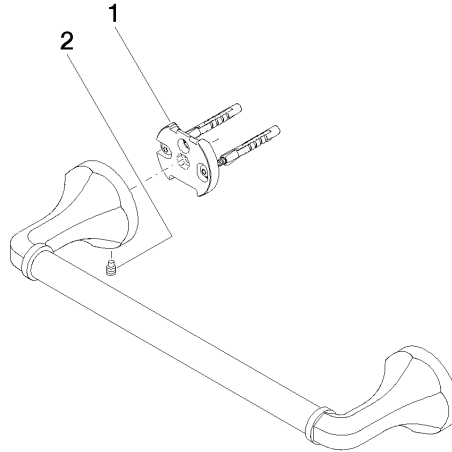

83 030 361

- gauge 300 mm
- width 360mm
- height 60 mm
- rosette Ø 60 mm
- 90mm projection

	Durabronz (23kt Gold)	83 030 361-09
	Chrome	83 030 361-00
	Brushed Platinum	83 030 361-06
	Platinum	83 030 361-08
	Brushed Durabronz (23kt Gold)	83 030 361-28
	Brushed Dark Platinum	83 030 361-99

Recommended miscellaneous

MADISON Mounting for towel bar/tumbler mounting on two sides - 12 358 970 90

- for towel bar mounting plus towel bar mounting on back.

83 030 361

mm [inches]

83 030 361

Spare parts list

No.	Item Number	Name	Quantity used	Delivery time
1	05 17 97 507 00 90	fixing set	2	2
2	04 31 11 140 00 90	pin	2	2