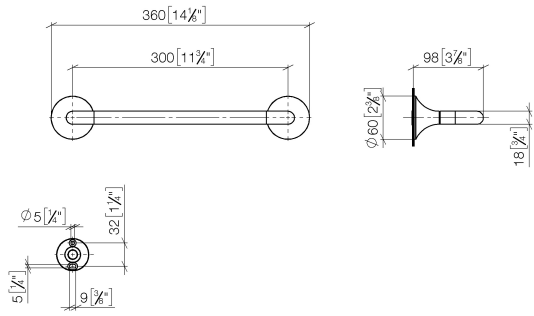

83 030 809

- gauge 300 mm
- width 360mm
- height 60 mm
- rosette Ø 60 mm
- 98mm projection

	Brushed Dark Platinum	83 030 809-99
	Chrome	83 030 809-00
	Brushed Platinum	83 030 809-06
	Platinum	83 030 809-08
	Dark Chrome	83 030 809-19
	Brushed Durabronze (23kt Gold)	83 030 809-28
	Brushed Bronze	83 030 809-42
	Brushed Champagne (22kt Gold)	83 030 809-46
	Champagne (22kt Gold)	83 030 809-47

83 030 809

mm [inches]

83 030 809

Parts for other finishes can be found here: [Chrome](#)

Spare parts list

No.	Item Number	Name	Quantity used	Delivery time
1	05 30 31 025 00 90	fixing set	1	2