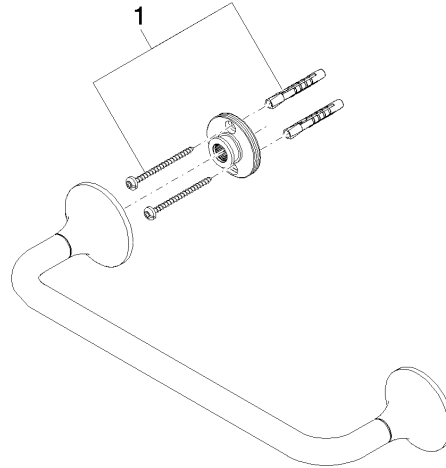

83 030 809

- gauge 300 mm
- width 360mm
- height 60 mm
- rosette Ø 60 mm
- 98mm projection

	Brushed Dark Platinum	83 030 809-99
	Chrome	83 030 809-00
	Brushed Platinum	83 030 809-06
	Platinum	83 030 809-08
	Dark Chrome	83 030 809-19
	Brushed Durabronze (23kt Gold)	83 030 809-28
	Brushed Bronze	83 030 809-42
	Brushed Champagne (22kt Gold)	83 030 809-46
	Champagne (22kt Gold)	83 030 809-47

83 030 809

mm [inches]

83 030 809

Parts for other finishes can be found here: [Chrome](#)

Spare parts list

No.	Item Number	Name	Quantity used	Delivery time
1	05 30 31 025 00 90	fixing set	1	2