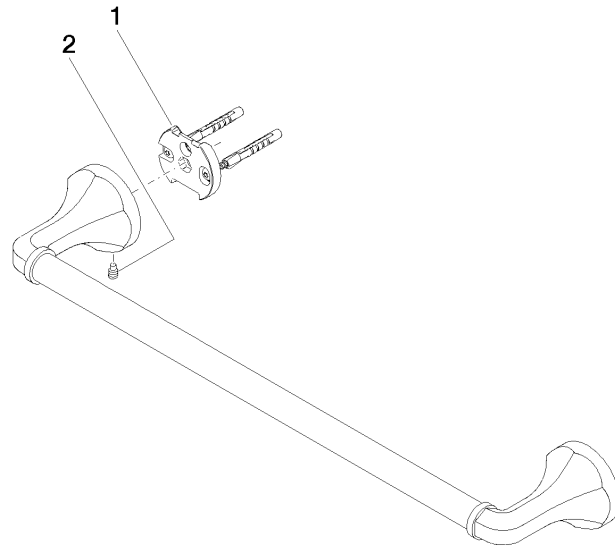

83 045 361

- gauge 450 mm
- width 510mm
- height 60 mm
- rosette Ø 60 mm
- 90mm projection

	Chrome	83 045 361-00
	Brushed Platinum	83 045 361-06
	Platinum	83 045 361-08
	Durabronze (23kt Gold)	83 045 361-09
	Brushed Durabronze (23kt Gold)	83 045 361-28
	Brushed Dark Platinum	83 045 361-99

Recommended miscellaneous

MADISON Mounting for towel bar/tumbler mounting on two sides - 12 358 970 90
 •for towel bar mounting plus towel bar mounting on back.

83 045 361

mm [inches]

83 045 361

Spare parts list

No.	Item Number	Name	Quantity used	Delivery time
1	05 17 97 507 00 90	fixing set	2	2
2	04 31 11 140 00 90	pin	2	2