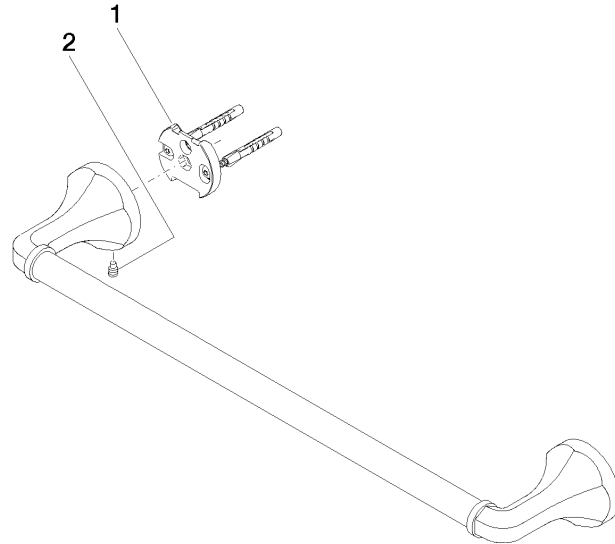

83 045 361

- gauge 450 mm
- width 510mm
- height 60 mm
- rosette Ø 60 mm
- 90mm projection

	Brushed Platinum	83 045 361-06
	Chrome	83 045 361-00
	Platinum	83 045 361-08
	Durabronze (23kt Gold)	83 045 361-09
	Brushed Durabronze (23kt Gold)	83 045 361-28
	Brushed Dark Platinum	83 045 361-99

Recommended miscellaneous

- MADISON Mounting for towel bar/tumbler mounting on two sides -** 12 358 970 90
- for towel bar mounting plus towel bar mounting on back.

83 045 361

mm [inches]

83 045 361

Spare parts list

No.	Item Number	Name	Quantity used	Delivery time
1	05 17 97 507 00 90	fixing set	2	2
2	04 31 11 140 00 90	pin	2	2