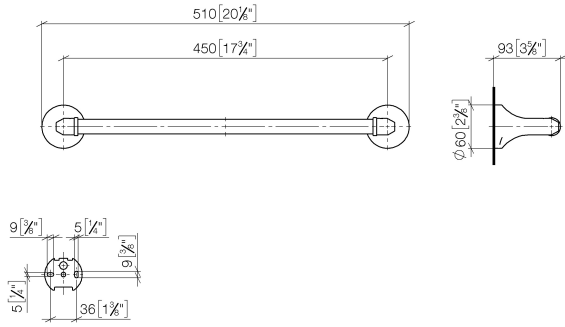

83 045 361

- gauge 450 mm
- width 510mm
- height 60 mm
- rosette Ø 60 mm
- 90mm projection

	Brushed Platinum	83 045 361-06
	Chrome	83 045 361-00
	Platinum	83 045 361-08
	Durabronze (23kt Gold)	83 045 361-09
	Brushed Durabronze (23kt Gold)	83 045 361-28
	Brushed Dark Platinum	83 045 361-99

Recommended miscellaneous

- MADISON Mounting for towel bar/tumbler mounting on two sides -** 12 358 970 90
- for towel bar mounting plus towel bar mounting on back.

83 045 361

mm [inches]

83 045 361

Spare parts list

No.	Item Number	Name	Quantity used	Delivery time
1	05 17 97 507 00 90	fixing set	2	2
2	04 31 11 140 00 90	pin	2	2