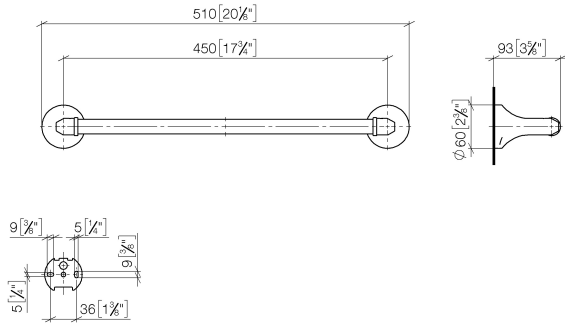

83 045 361

- gauge 450 mm
- width 510mm
- height 60 mm
- rosette Ø 60 mm
- 90mm projection

	Platinum	83 045 361-08
	Chrome	83 045 361-00
	Brushed Platinum	83 045 361-06
	Durabass (23kt Gold)	83 045 361-09
	Brushed Durabass (23kt Gold)	83 045 361-28
	Brushed Dark Platinum	83 045 361-99

Recommended miscellaneous

MADISON Mounting for towel bar/tumbler mounting on two sides - 12 358 970 90
 •for towel bar mounting plus towel bar mounting on back.

83 045 361

mm [inches]

83 045 361

Spare parts list

No.	Item Number	Name	Quantity used	Delivery time
1	05 17 97 507 00 90	fixing set	2	2
2	04 31 11 140 00 90	pin	2	2