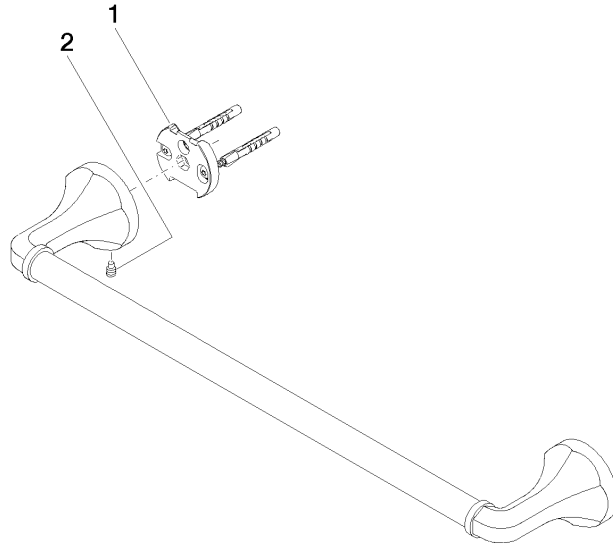

83 045 361

- gauge 450 mm
- width 510mm
- height 60 mm
- rosette Ø 60 mm
- 90mm projection

	Platinum	83 045 361-08
	Chrome	83 045 361-00
	Brushed Platinum	83 045 361-06
	Durabass (23kt Gold)	83 045 361-09
	Brushed Durabass (23kt Gold)	83 045 361-28
	Brushed Dark Platinum	83 045 361-99

Recommended miscellaneous

MADISON Mounting for towel bar/tumbler mounting on two sides - 12 358 970 90
 •for towel bar mounting plus towel bar mounting on back.

83 045 361

mm [inches]

83 045 361

Spare parts list

No.	Item Number	Name	Quantity used	Delivery time
1	05 17 97 507 00 90	fixing set	2	2
2	04 31 11 140 00 90	pin	2	2