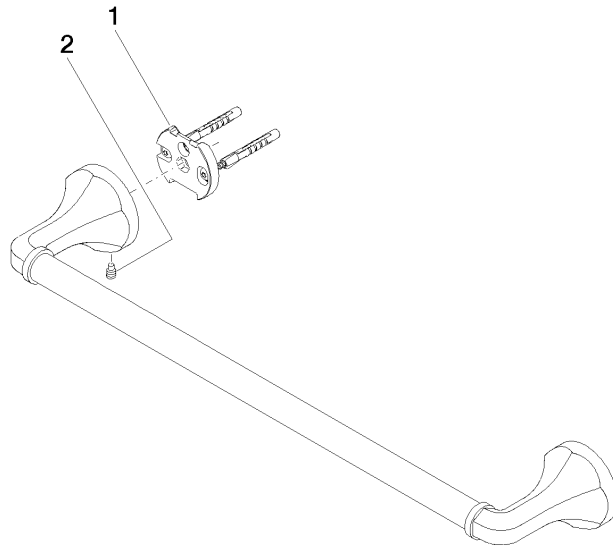

83 045 361

- gauge 450 mm
- width 510mm
- height 60 mm
- rosette Ø 60 mm
- 90mm projection

	Brushed Dark Platinum	83 045 361-99
	Chrome	83 045 361-00
	Brushed Platinum	83 045 361-06
	Platinum	83 045 361-08
	Durabrand (23kt Gold)	83 045 361-09
	Brushed Durabrand (23kt Gold)	83 045 361-28

Recommended miscellaneous

- MADISON Mounting for towel bar/tumbler mounting on two sides -** 12 358 970 90
- for towel bar mounting plus towel bar mounting on back.

83 045 361

mm [inches]

83 045 361

Spare parts list

No.	Item Number	Name	Quantity used	Delivery time
1	05 17 97 507 00 90	fixing set	2	2
2	04 31 11 140 00 90	pin	2	2