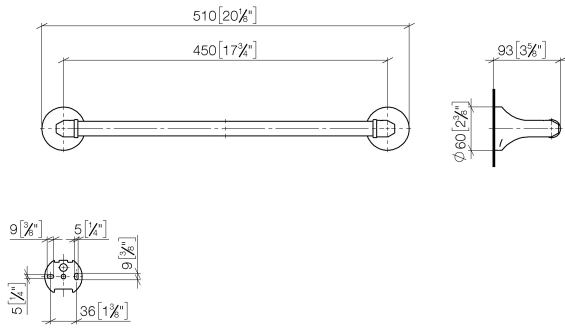

83 045 361

- gauge 450 mm
- width 510mm
- height 60 mm
- rosette Ø 60 mm
- 90mm projection

	Brushed Dark Platinum	83 045 361-99
	Chrome	83 045 361-00
	Brushed Platinum	83 045 361-06
	Platinum	83 045 361-08
	Durabrand (23kt Gold)	83 045 361-09
	Brushed Durabrand (23kt Gold)	83 045 361-28

Recommended miscellaneous

- MADISON Mounting for towel bar/tumbler mounting on two sides -** 12 358 970 90
- for towel bar mounting plus towel bar mounting on back.

83 045 361

mm [inches]

83 045 361

Spare parts list

No.	Item Number	Name	Quantity used	Delivery time
1	05 17 97 507 00 90	fixing set	2	2
2	04 31 11 140 00 90	pin	2	2