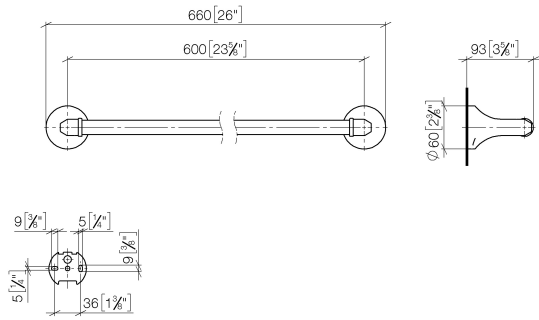

83 060 361

- gauge 600 mm
- width 660mm
- height 60 mm
- rosette Ø 60 mm
- 90mm projection

	Platinum	83 060 361-08
	Chrome	83 060 361-00
	Brushed Platinum	83 060 361-06
	Durabass (23kt Gold)	83 060 361-09
	Brushed Durabass (23kt Gold)	83 060 361-28
	Brushed Dark Platinum	83 060 361-99

Recommended miscellaneous

MADISON Mounting for towel bar/tumbler mounting on two sides - 12 358 970 90
 •for towel bar mounting plus towel bar mounting on back.

83 060 361

mm [inches]

83 060 361

Spare parts list

No.	Item Number	Name	Quantity used	Delivery time
1	05 17 97 507 00 90	fixing set	2	2
2	04 31 11 140 00 90	pin	2	2