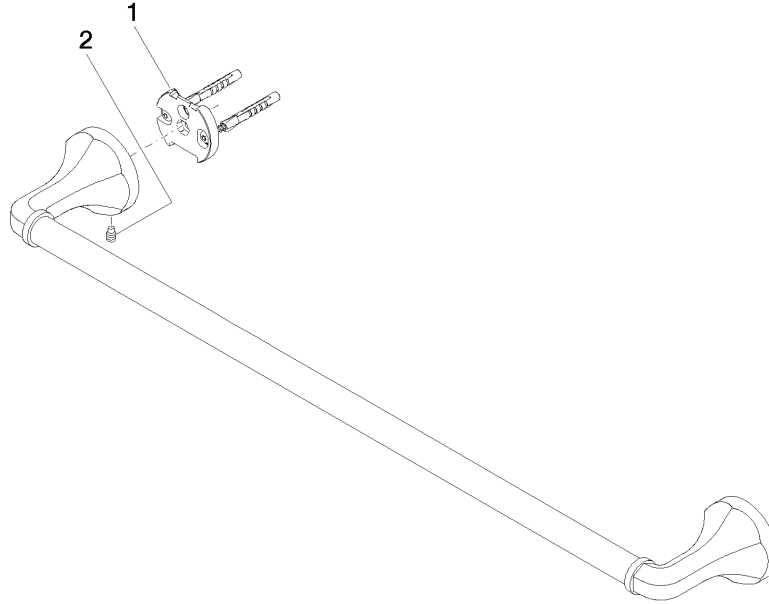

83 060 361

- gauge 600 mm
- width 660mm
- height 60 mm
- rosette Ø 60 mm
- 90mm projection

	Platinum	83 060 361-08
	Chrome	83 060 361-00
	Brushed Platinum	83 060 361-06
	Durabass (23kt Gold)	83 060 361-09
	Brushed Durabass (23kt Gold)	83 060 361-28
	Brushed Dark Platinum	83 060 361-99

Recommended miscellaneous

MADISON Mounting for towel bar/tumbler mounting on two sides - 12 358 970 90
 •for towel bar mounting plus towel bar mounting on back.

83 060 361

mm [inches]

83 060 361

Spare parts list

No.	Item Number	Name	Quantity used	Delivery time
1	05 17 97 507 00 90	fixing set	2	2
2	04 31 11 140 00 90	pin	2	2