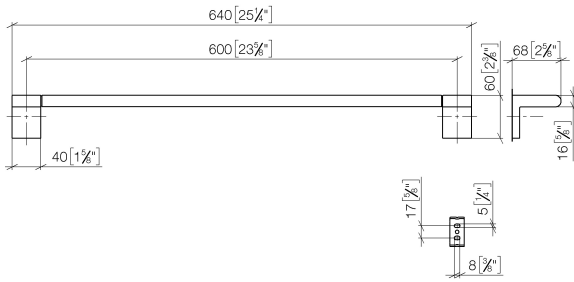

83 060 670 Product version from 4/1/2024

- gauge 600 mm
- width 645mm
- height 60 mm
- 73mm projection

Fits ELIO, ENO, LOT, MEM and TARA ULTRA

**IMO Towel bar - Chrome**

IMO

83 060 670 Product version from 4/1/2024

mm [inches]

### Spare parts list

No.	Item Number	Name	Quantity used	Delivery time
3	08 17 67 502-00	holder	1.00	10
6	08 17 67 503-00	holder	1.00	10
1	05 17 20 736 00 90	fixing set	2.00	2
5	90 28 22 652 00-00	holder	1.00	10
4	04 31 11 113 00 90	pin	2.00	2
2	09 31 11 049 90	pin	2.00	2