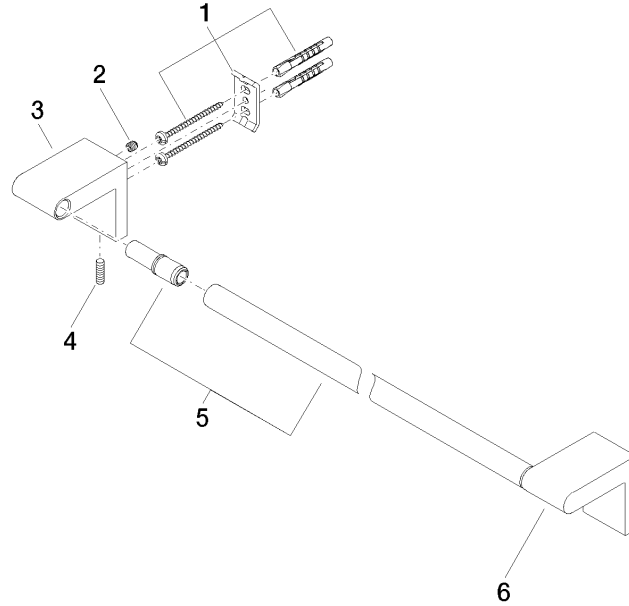

83 060 670 Product version from 4/1/2024

- gauge 600 mm
- width 645mm
- height 60 mm
- 73mm projection

Fits ELIO, ENO, LOT, MEM and TARA ULTRA

**IMO Towel bar - Chrome**

IMO

83 060 670 Product version from 4/1/2024

mm [inches]

### Spare parts list

No.	Item Number	Name	Quantity used	Delivery time
3	08 17 67 502-00	holder	1.00	10
6	08 17 67 503-00	holder	1.00	10
1	05 17 20 736 00 90	fixing set	2.00	2
5	90 28 22 652 00-00	holder	1.00	10
4	04 31 11 113 00 90	pin	2.00	2
2	09 31 11 049 90	pin	2.00	2