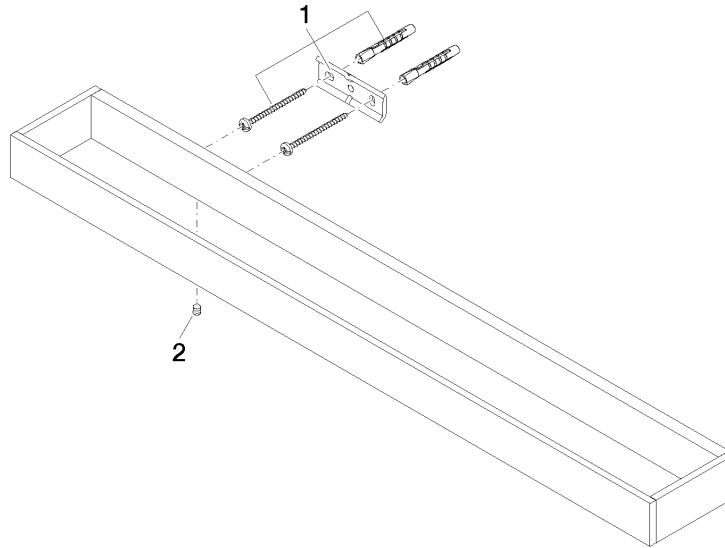

**Towel bar - Chrome**

SERIES SPECIFIC

83 060 780 Product version from 3/12/2018

- gauge 400 mm
- width 600mm
- height 35 mm
- 80mm projection

	Chrome	83 060 780-00
	Brushed Platinum	83 060 780-06
	Platinum	83 060 780-08
	Dark Chrome	83 060 780-19
	Brushed Durabronze (23kt Gold)	83 060 780-28
	Brushed Champagne (22kt Gold)	83 060 780-46
	Champagne (22kt Gold)	83 060 780-47
	Brushed Dark Platinum	83 060 780-99

83 060 780 Product version from 3/12/2018

mm [inches]

83 060 780 Product version from 3/12/2018

Parts for other finishes can be found here: Brushed Platinum

**Spare parts list**

No.	Item Number	Name	Quantity used	Delivery time
1	05 17 20 718 00 90	fixing set	2.00	2
2	90 31 11 004 00 90	pin	2.00	2