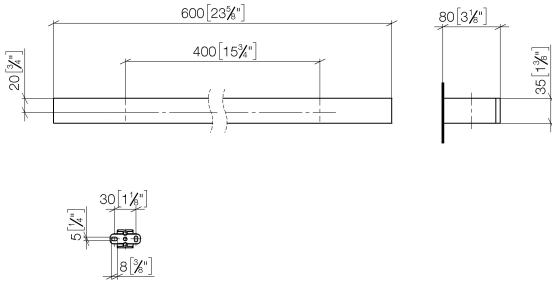

Towel bar - Brushed Dark Platinum

MEM

83 060 780

- gauge 400 mm
- width 600mm
- height 35 mm
- 80mm projection

Fits: MEM, CYO

	Brushed Dark Platinum	83 060 780-99
	Chrome	83 060 780-00
	Brushed Platinum	83 060 780-06
	Platinum	83 060 780-08
	Dark Chrome	83 060 780-19
	Brushed Durabronze (23kt Gold)	83 060 780-28
	Brushed Champagne (22kt Gold)	83 060 780-46
	Champagne (22kt Gold)	83 060 780-47

Towel bar - Brushed Dark Platinum

83 060 780

mm [inches]

83 060 780

Product version from 3/12/2018

Parts for other
finishes can be found
here: [Chrome](#)

Towel bar - Brushed Dark Platinum

MEM

83 060 780

Spare parts list

Product version from 3/12/2018

No.	Item Number	Name	Quantity used	Delivery time
	05 17 20 718 00 90	fixing set	4	2