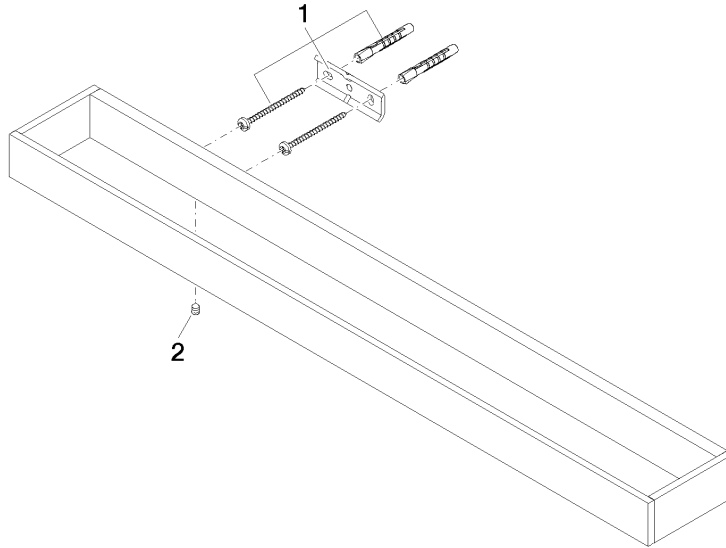

Towel bar - Brushed Dark Platinum

MEM

83 060 780

- gauge 400 mm
- width 600mm
- height 35 mm
- 80mm projection

Fits: MEM, CYO

	Brushed Dark Platinum	83 060 780-99
	Chrome	83 060 780-00
	Brushed Platinum	83 060 780-06
	Platinum	83 060 780-08
	Dark Chrome	83 060 780-19
	Brushed Durabronze (23kt Gold)	83 060 780-28
	Brushed Champagne (22kt Gold)	83 060 780-46
	Champagne (22kt Gold)	83 060 780-47

Towel bar - Brushed Dark Platinum

83 060 780

mm [inches]

83 060 780

Product version from 3/12/2018

Parts for other
finishes can be found
here: [Chrome](#)

Towel bar - Brushed Dark Platinum

MEM

83 060 780

Spare parts list

Product version from 3/12/2018

No.	Item Number	Name	Quantity used	Delivery time
	05 17 20 718 00 90	fixing set	4	2