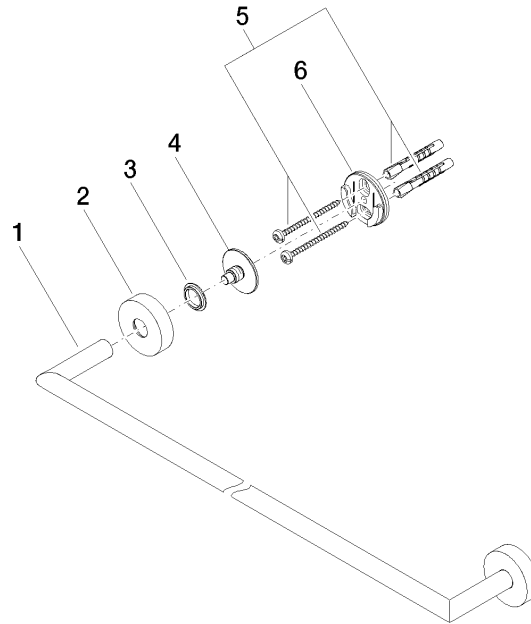

**Towel bar - Brushed Platinum**

**SERIES SPECIFIC**

83 060 979 Product version from 7/1/2023

- gauge 600 mm
- width 640mm
- height 40 mm
- rosette Ø 40 mm
- 65mm projection

Fits ELIO, ENO, MEM, META SQUARE, SYNC and TARA ULTRA

83 060 979 Product version from 7/1/2023

mm [inches]

83 060 979 Product version from 7/1/2023

Parts for other finishes can be found here: [Chrome](#)

**Spare parts list**

No.	Item Number	Name	Quantity used	Delivery time
4	08 17 97 560 90	holder	2.00	2
2	08 27 97 500-06	rosette	2.00	10
6	08 17 97 501 07	holder	2.00	2
1	05 28 22 622 00-06	holder	1.00	10
3	08 30 11 516 90	ring	2.00	2
5	05 30 31 025 00 90	fixing set	2.00	2