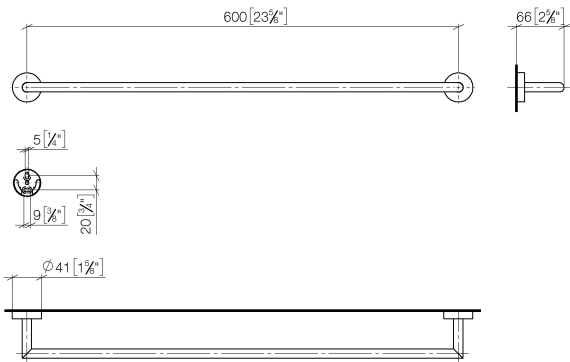

**Towel bar - Brushed Platinum**

**SERIES SPECIFIC**

83 060 979 Product version from 7/1/2023

- gauge 600 mm
- width 640mm
- height 40 mm
- rosette Ø 40 mm
- 65mm projection

Fits ELIO, ENO, MEM, META SQUARE, SYNC and TARA ULTRA

83 060 979 Product version from 7/1/2023

mm [inches]

83 060 979 Product version from 7/1/2023

Parts for other finishes can be found here: [Chrome](#)

**Spare parts list**

No.	Item Number	Name	Quantity used	Delivery time
4	08 17 97 560 90	holder	2.00	2
2	08 27 97 500-06	rosette	2.00	10
6	08 17 97 501 07	holder	2.00	2
1	05 28 22 622 00-06	holder	1.00	10
3	08 30 11 516 90	ring	2.00	2
5	05 30 31 025 00 90	fixing set	2.00	2