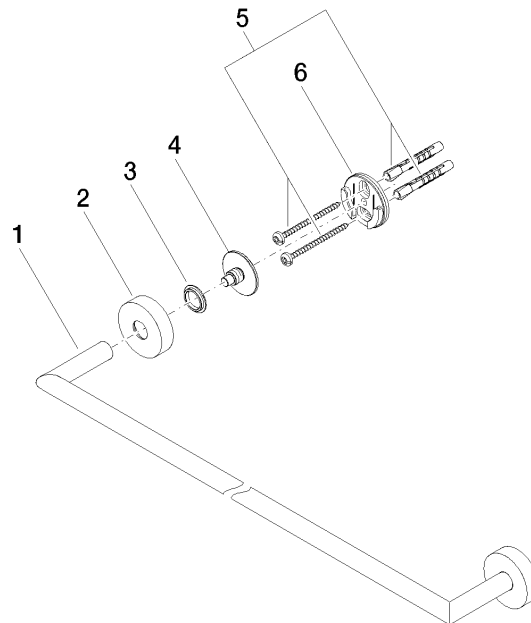

Towel bar - Matte Black

ENO

83 060 979

- gauge 600 mm
- width 640mm
- height 40 mm
- rosette Ø 40 mm
- 65mm projection

Fits ELIO, ENO, MEM, META SQUARE, SYNC and TARA ULTRA

Fits: ENO, SYNC, TARA ULTRA, META SQUARE

83 060 979

mm [inches]

83 060 979

Parts for other finishes can be found here: [Chrome](#)

Spare parts list

No.	Item Number	Name	Quantity used	Delivery time
1	05 28 22 622 00-33	holder	1	30
2	08 27 97 500-33	rosette	2	30
3	08 30 11 516 90	ring	2	2
4	08 17 97 560 90	holder	2	2
5	05 30 31 025 00 90	fixing set	2	2
6	08 17 97 501 07	holder	2	2