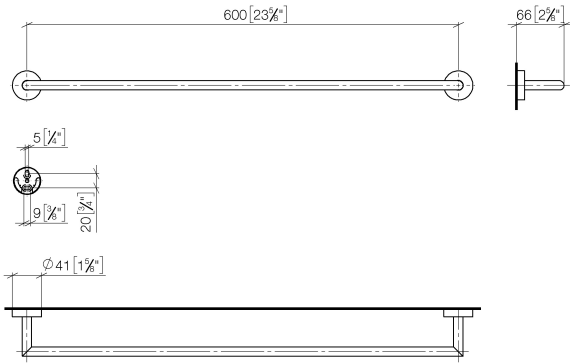

Towel bar - Matte Black

ENO

83 060 979

- gauge 600 mm
- width 640mm
- height 40 mm
- rosette Ø 40 mm
- 65mm projection

Fits ELIO, ENO, MEM, META SQUARE, SYNC and TARA ULTRA

Fits: ENO, SYNC, TARA ULTRA, META SQUARE

83 060 979

mm [inches]

83 060 979

Parts for other finishes can be found here: [Chrome](#)

Spare parts list

No.	Item Number	Name	Quantity used	Delivery time
1	05 28 22 622 00-33	holder	1	30
2	08 27 97 500-33	rosette	2	30
3	08 30 11 516 90	ring	2	2
4	08 17 97 560 90	holder	2	2
5	05 30 31 025 00 90	fixing set	2	2
6	08 17 97 501 07	holder	2	2