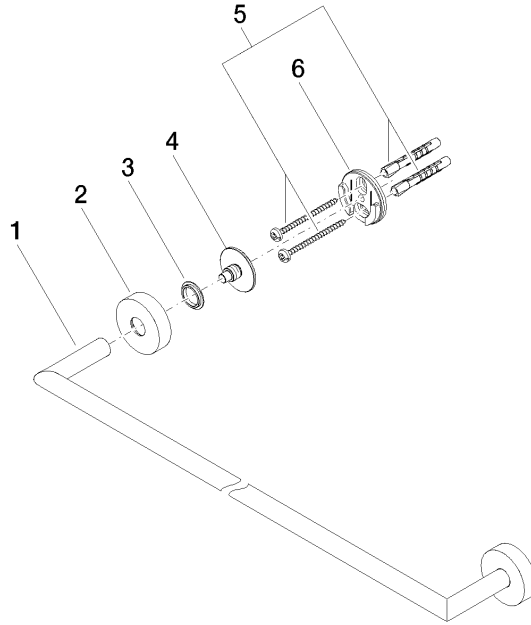

**Towel bar - Champagne (22kt Gold)**

ENO

83 060 979

- gauge 600 mm
- width 640mm
- height 40 mm
- rosette Ø 40 mm
- 65mm projection

Fits ELIO, ENO, MEM, META SQUARE, SYNC and TARA ULTRA

Fits: ENO, SYNC, TARA ULTRA, META SQUARE

83 060 979

mm [inches]

83 060 979

**Product version from 7/1/2023**

Parts for other  
finishes can be found  
here: [Chrome](#)

Towel bar - Champagne (22kt Gold)

ENO

83 060 979

**Spare parts list**

**Product version from 7/1/2023**

No.	Item Number	Name	Quantity used	Delivery time
	05 28 22 622 00-47	holder	11	60