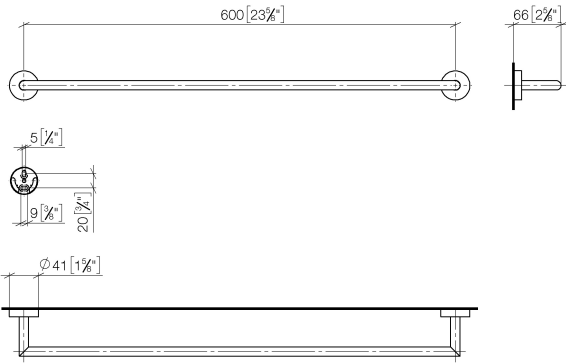

**Towel bar - Champagne (22kt Gold)**

ENO

83 060 979

- gauge 600 mm
- width 640mm
- height 40 mm
- rosette Ø 40 mm
- 65mm projection

Fits ELIO, ENO, MEM, META SQUARE, SYNC and TARA ULTRA

Fits: ENO, SYNC, TARA ULTRA, META SQUARE

83 060 979

mm [inches]

83 060 979

**Product version from 7/1/2023**

Parts for other  
finishes can be found  
here: [Chrome](#)

Towel bar - Champagne (22kt Gold)

ENO

83 060 979