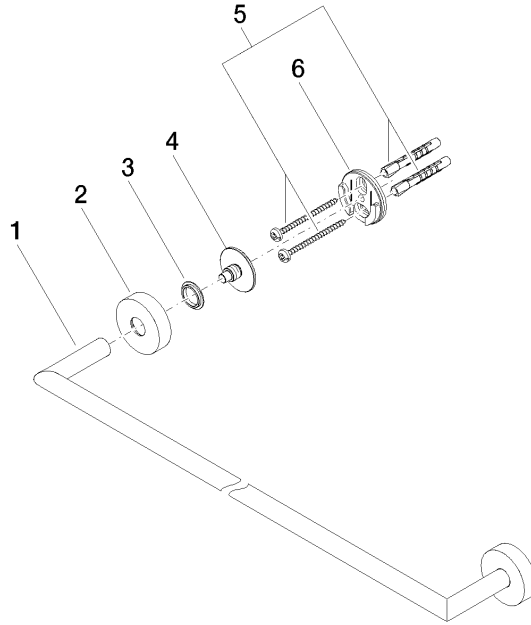

**Towel bar - Brushed Dark Platinum**

ENO

83 060 979

- gauge 600 mm
- width 640mm
- height 40 mm
- rosette Ø 40 mm
- 65mm projection

Fits ELIO, ENO, MEM, META SQUARE, SYNC and TARA ULTRA

Fits: ENO, SYNC, TARA ULTRA, META SQUARE

83 060 979

mm [inches]

83 060 979

**Product version from 7/1/2023**

Parts for other  
finishes can be found  
here: [Chrome](#)

### Spare parts list