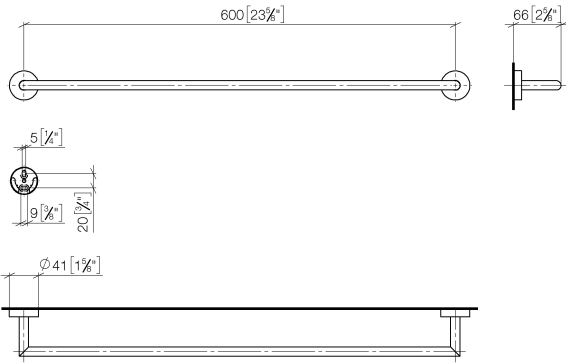

**Towel bar - Brushed Dark Platinum**

ENO

83 060 979

- gauge 600 mm
- width 640mm
- height 40 mm
- rosette Ø 40 mm
- 65mm projection

Fits ELIO, ENO, MEM, META SQUARE, SYNC and TARA ULTRA

Fits: ENO, SYNC, TARA ULTRA, META SQUARE

83 060 979

mm [inches]

83 060 979

**Product version from 7/1/2023**

Parts for other  
finishes can be found  
here: [Chrome](#)