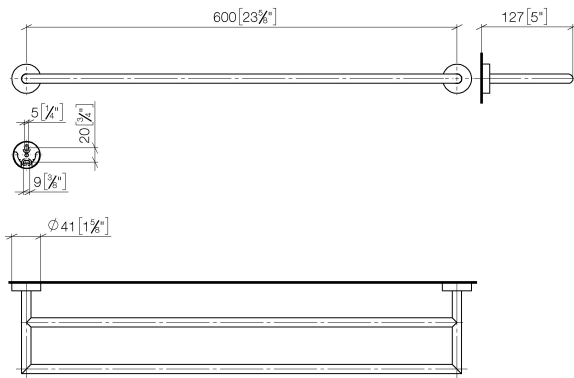

Towel bar in two parts - Dark Chrome

83 061 979

- gauge 600 mm
- width 640mm
- height 40 mm
- rosette Ø 40 mm
- 130mm projection

	Dark Chrome	83 061 979-19
	Chrome	83 061 979-00
	Brushed Platinum	83 061 979-06
	Light Gold	83 061 979-26
	Brushed Light Gold	83 061 979-27
	Matte Black	83 061 979-33
	Brushed Bronze	83 061 979-42
	Brushed Champagne (22kt Gold)	83 061 979-46
	Champagne (22kt Gold)	83 061 979-47
	Brushed Chrome	83 061 979-93
	Brushed Dark Platinum	83 061 979-99

Towel bar in two parts - Dark Chrome

83 061 979

mm[inches]

Towel bar in two parts - Dark Chrome

83 061 979

Parts for other
finishes can be found
here: [Chrome](#)