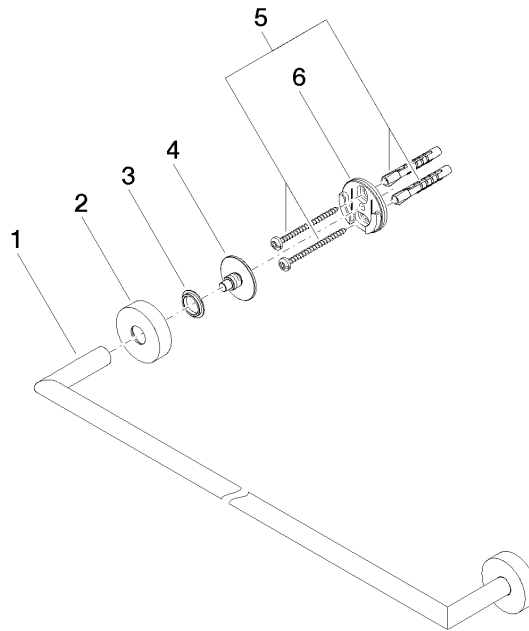

Towel bar - Brushed Platinum

SERIES SPECIFIC

83 080 979 Product version from 7/1/2023

- gauge 800 mm
- width 840mm
- height 40 mm
- rosette Ø 40 mm
- 65mm projection

Fits ELIO, ENO, MEM, META SQUARE, SYNC and TARA ULTRA

83 080 979 Product version from 7/1/2023

mm [inches]

M 1:10

83 080 979 Product version from 7/1/2023

Parts for other finishes can be found here: [Chrome](#)

Spare parts list

No.	Item Number	Name	Quantity used	Delivery time
5	05 30 31 025 00 90	fixing set	2.00	2
2	08 27 97 500-06	rosette	2.00	10
6	08 17 97 501 07	holder	2.00	2
4	08 17 97 560 90	holder	2.00	2
1	05 28 22 623 00-06	holder	1.00	10
3	08 30 11 516 90	ring	2.00	2