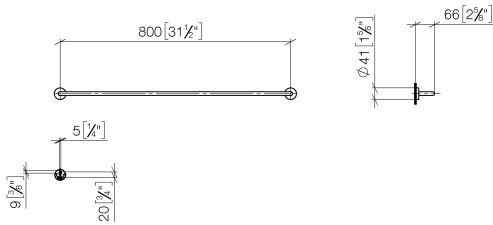

Towel bar - Brushed Platinum

SERIES SPECIFIC

83 080 979 Product version from 7/1/2023

- gauge 800 mm
- width 840mm
- height 40 mm
- rosette Ø 40 mm
- 65mm projection

Fits ELIO, ENO, MEM, META SQUARE, SYNC and TARA ULTRA

83 080 979 Product version from 7/1/2023

mm [inches]

M 1:10

83 080 979 Product version from 7/1/2023

Parts for other finishes can be found here: [Chrome](#)

Spare parts list

No.	Item Number	Name	Quantity used	Delivery time
5	05 30 31 025 00 90	fixing set	2.00	2
2	08 27 97 500-06	rosette	2.00	10
6	08 17 97 501 07	holder	2.00	2
4	08 17 97 560 90	holder	2.00	2
1	05 28 22 623 00-06	holder	1.00	10
3	08 30 11 516 90	ring	2.00	2