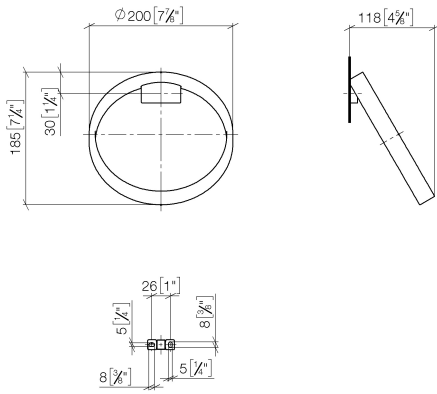

83 200 811

- width 200mm
- 118mm projection

	Brushed Durabronz (23kt Gold)	83 200 811-28
	Chrome	83 200 811-00
	Brushed Platinum	83 200 811-06
	Dark Chrome	83 200 811-19
	Brushed Dark Platinum	83 200 811-99

83 200 811

mm [inches]

83 200 811

Parts for other finishes can be found here: [Chrome](#)

Spare parts list

No.	Item Number	Name	Quantity used	Delivery time
1	90 31 11 004 00 90	pin	1	2
2	09 30 30 167 90	screw	3	2
3	05 17 20 758 00 90	fixing set	1	2