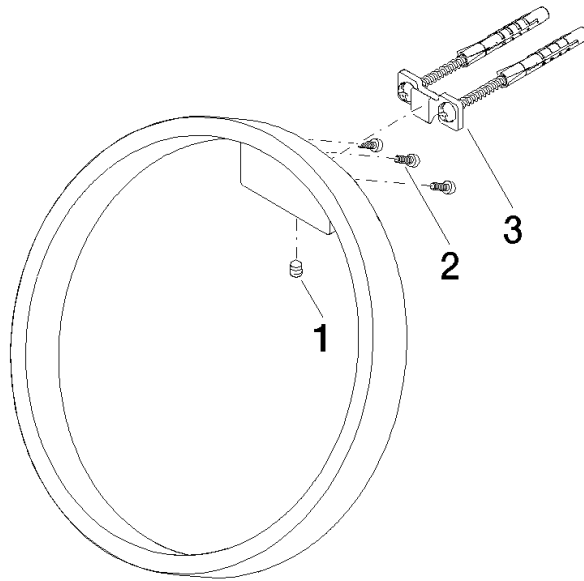

83 200 811

- width 200mm
- 118mm projection

	Brushed Durabronz (23kt Gold)	83 200 811-28
	Chrome	83 200 811-00
	Brushed Platinum	83 200 811-06
	Dark Chrome	83 200 811-19
	Brushed Dark Platinum	83 200 811-99

83 200 811

mm [inches]

83 200 811

Parts for other finishes can be found here: [Chrome](#)

Spare parts list

No.	Item Number	Name	Quantity used	Delivery time
1	90 31 11 004 00 90	pin	1	2
2	09 30 30 167 90	screw	3	2
3	05 17 20 758 00 90	fixing set	1	2