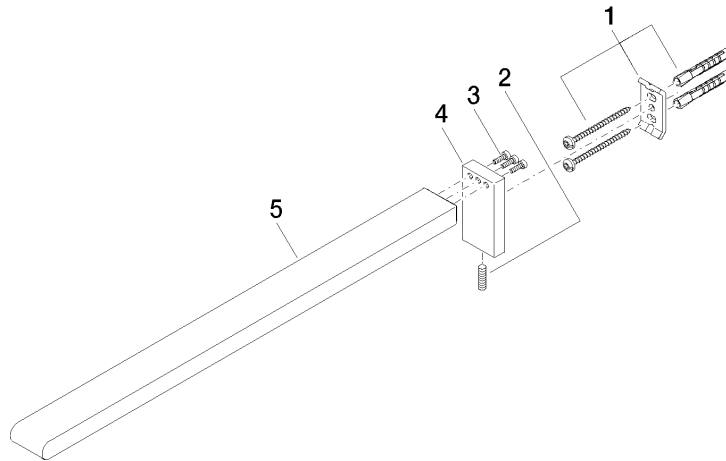

IMO Towel bar 1-piece non-swivel - Chrome

IMO

83 211 670 Product version from 4/1/2014

- width 30mm
- height 60 mm
- 400mm projection

| | | |
|---|------------------|---------------|
|  | Chrome | 83 211 670-00 |
|  | Brushed Platinum | 83 211 670-06 |
|  | Dark Chrome | 83 211 670-19 |
|  | Matte Black | 83 211 670-33 |
|  | Brushed Chrome | 83 211 670-93 |

83 211 670 Product version from 4/1/2014

mm [inches]

83 211 670 Product version from 4/1/2014

Parts for other finishes can be found here: **Brushed**
Platinum

Spare parts list

| No. | Item Number | Name | Quantity used | Delivery time |
|-----|--------------------|------------|---------------|---------------|
| 3 | 09 30 30 167 90 | screw | 3.00 | 2 |
| 2 | 04 31 11 113 00 90 | pin | 1.00 | 2 |
| 1 | 05 17 20 736 00 90 | fixing set | 1.00 | 2 |
| 4 | 08 17 67 508-00 | holder | 1.00 | 10 |
| 5 | 08 17 67 507-00 | bar | 1.00 | 10 |