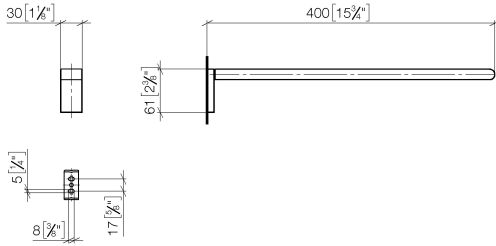

IMO Towel bar 1-piece non-swivel - Chrome

IMO

83 211 670 Product version from 4/1/2014

- width 30mm
- height 60 mm
- 400mm projection

| | | |
|---|------------------|---------------|
|  | Chrome | 83 211 670-00 |
|  | Brushed Platinum | 83 211 670-06 |
|  | Dark Chrome | 83 211 670-19 |
|  | Matte Black | 83 211 670-33 |
|  | Brushed Chrome | 83 211 670-93 |

83 211 670 Product version from 4/1/2014

mm [inches]

83 211 670 Product version from 4/1/2014

Parts for other finishes can be found here: **Brushed**
Platinum

Spare parts list

| No. | Item Number | Name | Quantity used | Delivery time |
|-----|--------------------|------------|---------------|---------------|
| 3 | 09 30 30 167 90 | screw | 3.00 | 2 |
| 2 | 04 31 11 113 00 90 | pin | 1.00 | 2 |
| 1 | 05 17 20 736 00 90 | fixing set | 1.00 | 2 |
| 4 | 08 17 67 508-00 | holder | 1.00 | 10 |
| 5 | 08 17 67 507-00 | bar | 1.00 | 10 |