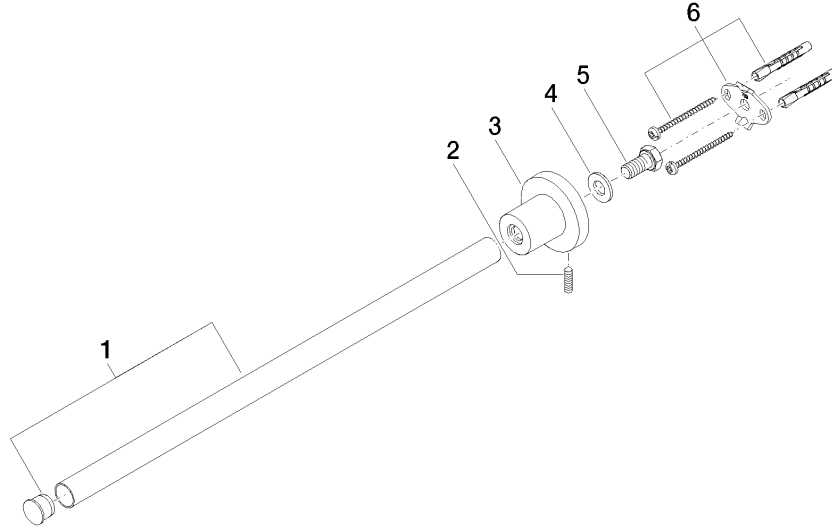

TARA Towel bar 1-piece non-swivel - Matte Black

TARA

83 211 892 Product version from 4/1/2024

- rosette Ø 55 mm
- 445mm projection

	Matte Black	83 211 892-33
	Chrome	83 211 892-00
	Brushed Platinum	83 211 892-06
	Platinum	83 211 892-08
	Dark Chrome	83 211 892-19
	Brushed Durabronze (23kt Gold)	83 211 892-28
	Brushed Bronze	83 211 892-42
	Brushed Champagne (22kt Gold)	83 211 892-46
	Champagne (22kt Gold)	83 211 892-47
	Brushed Chrome	83 211 892-93
	Brushed Dark Platinum	83 211 892-99

83 211 892 Product version from 4/1/2024

mm [inches]

83 211 892 Product version from 4/1/2024

Parts for other finishes can be found here: [Chrome](#)

Spare parts list

No.	Item Number	Name	Quantity used	Delivery time
3	08 17 89 505-33	holder	1.00	30
4	09 30 11 046 90	disc	1.00	2
6	05 17 20 739 00 90	fixing set	1.00	2
5	09 30 30 071 90	screw	1.00	2
2	04 31 11 113 00 90	pin	1.00	2
1	90 28 22 540 89-33	holder	1.00	-