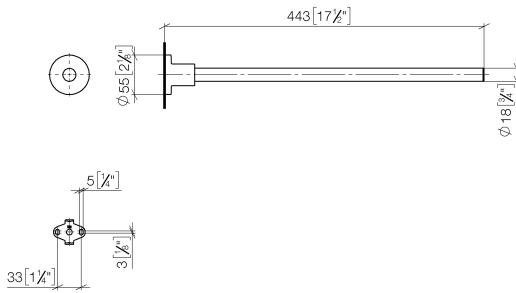

TARA Towel bar 1-piece non-swivel - Matte Black

TARA

83 211 892 Product version from 4/1/2024

- rosette Ø 55 mm
- 445mm projection

	Matte Black	83 211 892-33
	Chrome	83 211 892-00
	Brushed Platinum	83 211 892-06
	Platinum	83 211 892-08
	Dark Chrome	83 211 892-19
	Brushed Durabronze (23kt Gold)	83 211 892-28
	Brushed Bronze	83 211 892-42
	Brushed Champagne (22kt Gold)	83 211 892-46
	Champagne (22kt Gold)	83 211 892-47
	Brushed Chrome	83 211 892-93
	Brushed Dark Platinum	83 211 892-99

83 211 892 Product version from 4/1/2024

mm [inches]

83 211 892 Product version from 4/1/2024

Parts for other finishes can be found here: [Chrome](#)

Spare parts list

No.	Item Number	Name	Quantity used	Delivery time
3	08 17 89 505-33	holder	1.00	30
4	09 30 11 046 90	disc	1.00	2
6	05 17 20 739 00 90	fixing set	1.00	2
5	09 30 30 071 90	screw	1.00	2
2	04 31 11 113 00 90	pin	1.00	2
1	90 28 22 540 89-33	holder	1.00	-