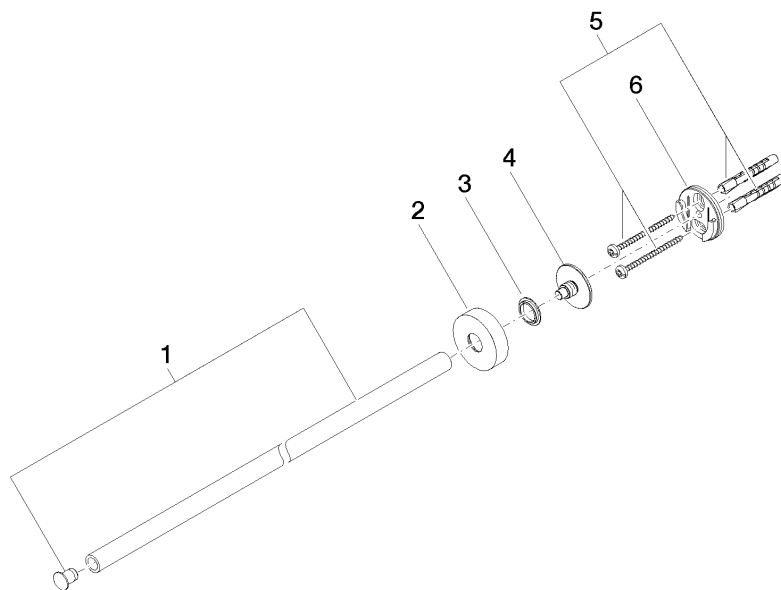

Towel bar 1-piece non-swivel - Brushed Platinum

SERIES SPECIFIC

83 211 979 Product version from 7/1/2023

- rosette Ø 40 mm
- 490mm projection

	Brushed Platinum	83 211 979-06
	Chrome	83 211 979-00
	Dark Chrome	83 211 979-19
	Light Gold	83 211 979-26
	Brushed Light Gold	83 211 979-27
	Matte Black	83 211 979-33
	Brushed Bronze	83 211 979-42
	Brushed Champagne (22kt Gold)	83 211 979-46
	Champagne (22kt Gold)	83 211 979-47
	Brushed Chrome	83 211 979-93
	Brushed Dark Platinum	83 211 979-99

83 211 979 Product version from 7/1/2023

mm [inches]

83 211 979 Product version from 7/1/2023

Parts for other finishes can be found here: [Chrome](#)

Spare parts list

No.	Item Number	Name	Quantity used	Delivery time
3	08 30 11 516 90	ring	1.00	2
2	08 27 97 500-06	rosette	1.00	10
1	90 17 97 565 00-06	holder	1.00	10
5	05 30 31 025 00 90	fixing set	1.00	2
4	08 17 97 560 90	holder	1.00	2
6	08 17 97 501 07	holder	1.00	2