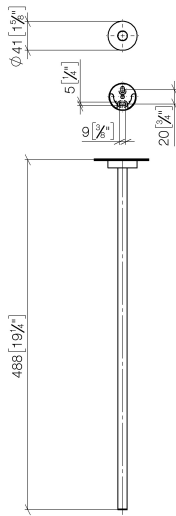

Towel bar 1-piece non-swivel - Brushed Platinum

SERIES SPECIFIC

83 211 979 Product version from 7/1/2023

- rosette Ø 40 mm
- 490mm projection

	Brushed Platinum	83 211 979-06
	Chrome	83 211 979-00
	Dark Chrome	83 211 979-19
	Light Gold	83 211 979-26
	Brushed Light Gold	83 211 979-27
	Matte Black	83 211 979-33
	Brushed Bronze	83 211 979-42
	Brushed Champagne (22kt Gold)	83 211 979-46
	Champagne (22kt Gold)	83 211 979-47
	Brushed Chrome	83 211 979-93
	Brushed Dark Platinum	83 211 979-99

83 211 979 Product version from 7/1/2023

mm [inches]

83 211 979 Product version from 7/1/2023

Parts for other finishes can be found here: [Chrome](#)

Spare parts list

No.	Item Number	Name	Quantity used	Delivery time
3	08 30 11 516 90	ring	1.00	2
2	08 27 97 500-06	rosette	1.00	10
1	90 17 97 565 00-06	holder	1.00	10
5	05 30 31 025 00 90	fixing set	1.00	2
4	08 17 97 560 90	holder	1.00	2
6	08 17 97 501 07	holder	1.00	2