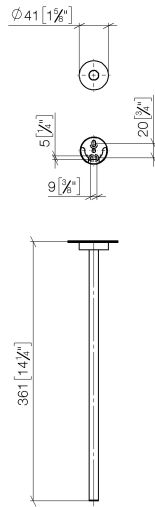

**Towel bar 1-piece non-swivel - Chrome**

SERIES SPECIFIC

83 215 979 Product version from 7/1/2023

- rosette Ø 40 mm
- 360mm projection

	Chrome	83 215 979-00
	Brushed Platinum	83 215 979-06
	Dark Chrome	83 215 979-19
	Light Gold	83 215 979-26
	Brushed Light Gold	83 215 979-27
	Matte Black	83 215 979-33
	Brushed Bronze	83 215 979-42
	Brushed Champagne (22kt Gold)	83 215 979-46
	Champagne (22kt Gold)	83 215 979-47
	Brushed Chrome	83 215 979-93
	Brushed Dark Platinum	83 215 979-99

83 215 979 Product version from 7/1/2023

mm [inches]

83 215 979 Product version from 7/1/2023

Parts for other finishes can be found here: Brushed Platinum

**Spare parts list**

No.	Item Number	Name	Quantity used	Delivery time
4	08 17 97 560 90	holder	1.00	2
6	08 17 97 501 07	holder	1.00	2
5	05 30 31 025 00 90	fixing set	1.00	2
3	08 30 11 516 90	ring	1.00	2
2	08 27 97 500-00	rosette	1.00	10
1	90 17 97 566 00-00	holder	1.00	10