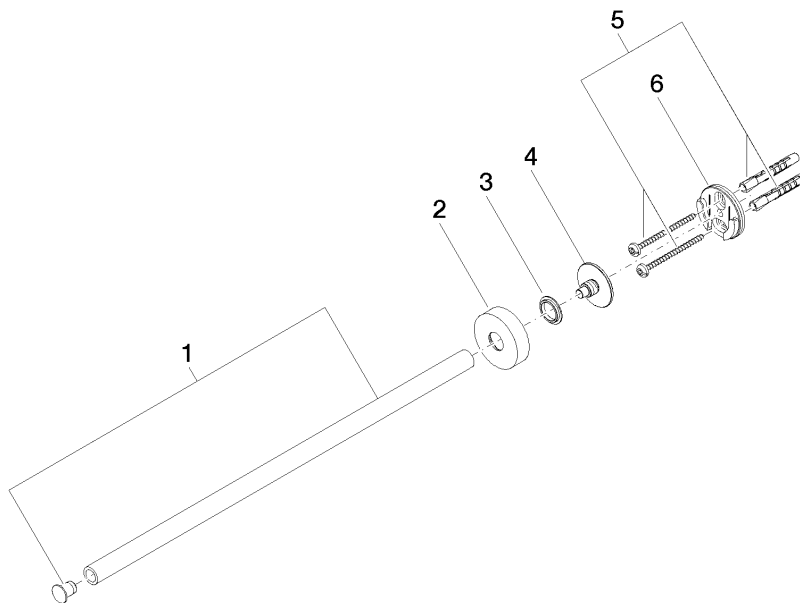

**Towel bar 1-piece non-swivel - Chrome**

SERIES SPECIFIC

83 215 979 Product version from 7/1/2023

- rosette Ø 40 mm
- 360mm projection

	Chrome	83 215 979-00
	Brushed Platinum	83 215 979-06
	Dark Chrome	83 215 979-19
	Light Gold	83 215 979-26
	Brushed Light Gold	83 215 979-27
	Matte Black	83 215 979-33
	Brushed Bronze	83 215 979-42
	Brushed Champagne (22kt Gold)	83 215 979-46
	Champagne (22kt Gold)	83 215 979-47
	Brushed Chrome	83 215 979-93
	Brushed Dark Platinum	83 215 979-99

83 215 979 Product version from 7/1/2023

mm [inches]

83 215 979 Product version from 7/1/2023

Parts for other finishes can be found here: Brushed Platinum

**Spare parts list**

No.	Item Number	Name	Quantity used	Delivery time
4	08 17 97 560 90	holder	1.00	2
6	08 17 97 501 07	holder	1.00	2
5	05 30 31 025 00 90	fixing set	1.00	2
3	08 30 11 516 90	ring	1.00	2
2	08 27 97 500-00	rosette	1.00	10
1	90 17 97 566 00-00	holder	1.00	10