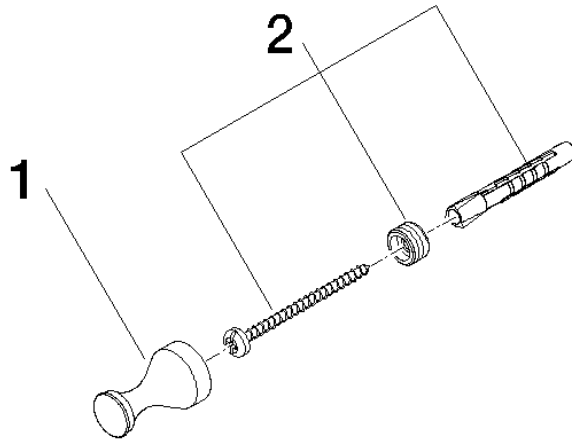

83 250 970

- 1 pair
- 35mm projection

	Brushed Platinum	83 250 970-06
	Chrome	83 250 970-00
	Platinum	83 250 970-08
	Durabress (23kt Gold)	83 250 970-09
	Brushed Durabress (23kt Gold)	83 250 970-28
	Brushed Dark Platinum	83 250 970-99

83 250 970

mm [inches]

83 250 970

Parts for other  
finishes can be found  
here: [Chrome](#)

### Spare parts list

No.	Item Number	Name	Quantity used	Delivery time
1	08 18 60 501-06	hook	2.00	60
2	05 24 04 506 00 90	fixing set	2.00	2