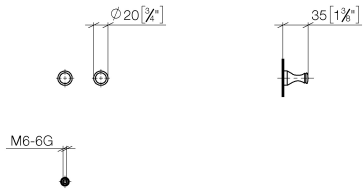

83 250 970

- 1 pair
- 35mm projection

	Brushed Platinum	83 250 970-06
	Chrome	83 250 970-00
	Platinum	83 250 970-08
	Durabress (23kt Gold)	83 250 970-09
	Brushed Durabress (23kt Gold)	83 250 970-28
	Brushed Dark Platinum	83 250 970-99

83 250 970

mm [inches]

83 250 970

Parts for other  
finishes can be found  
here: [Chrome](#)

### Spare parts list

No.	Item Number	Name	Quantity used	Delivery time
1	08 18 60 501-06	hook	2.00	60
2	05 24 04 506 00 90	fixing set	2.00	2