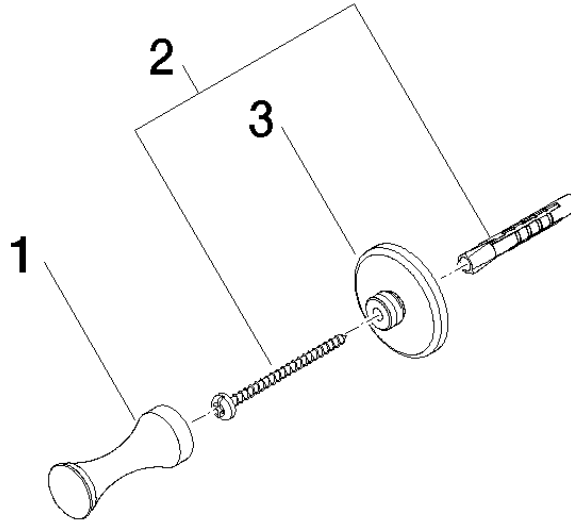

83 251 970

- 55mm projection

	Brushed Platinum	83 251 970-06
	Chrome	83 251 970-00
	Platinum	83 251 970-08
	Durabress (23kt Gold)	83 251 970-09
	Brushed Durabress (23kt Gold)	83 251 970-28
	Brushed Dark Platinum	83 251 970-99

83 251 970

mm [inches]

83 251 970

Parts for other finishes can be found here: [Chrome](#)

**Spare parts list**

No.	Item Number	Name	Quantity used	Delivery time
1	08 18 60 500-06	hook	1.00	60
2	05 30 31 025 00 90	fixing set	1.00	2
3	08 30 11 550-06	holder	1.00	60