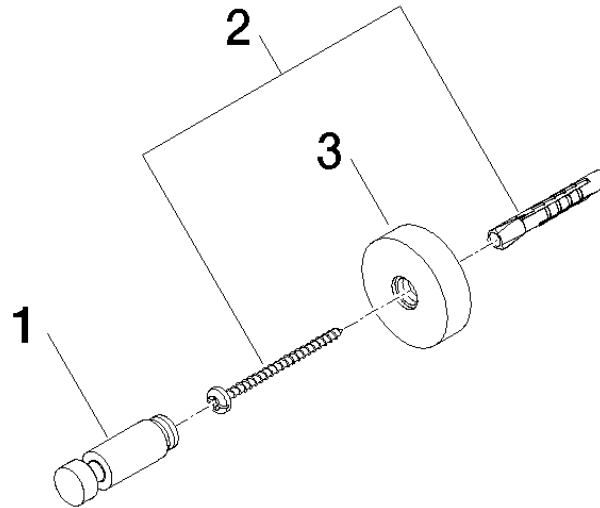

83 251 979 Product version from 7/1/2023

- rosette Ø 40 mm
- 50mm projection

Fits ELIO, ENO, MEM, META SQUARE, SYNC, TARA and TARA ULTRA

	Brushed Platinum	83 251 979-06
	Chrome	83 251 979-00
	Dark Chrome	83 251 979-19
	Brushed Durabrass (23kt Gold)	83 251 979-28
	Matte Black	83 251 979-33
	Brushed Champagne (22kt Gold)	83 251 979-46
	Champagne (22kt Gold)	83 251 979-47
	Brushed Chrome	83 251 979-93
	Brushed Dark Platinum	83 251 979-99

83 251 979 Product version from 7/1/2023

mm [inches]

83 251 979 Product version from 7/1/2023

Parts for other finishes can be found here: [Chrome](#)

**Spare parts list**

No.	Item Number	Name	Quantity used	Delivery time
3	08 27 97 501-06	rosette	1.00	10
2	05 30 31 025 00 90	fixing set	1.00	2
1	08 18 60 518-06	hook	1.00	10