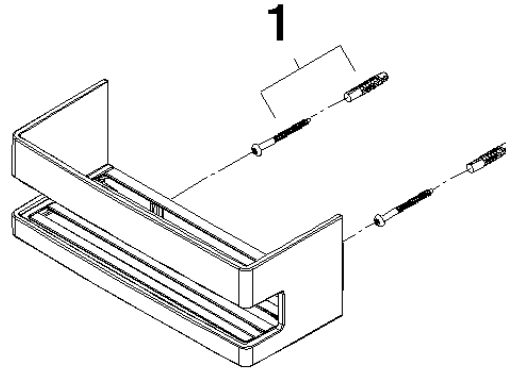

Shower basket for wall mounting - Soft Black

83 290 832

- width 225mm
- Height: 89 mm
- Projection: 92 mm

	Soft Black	83 290 832-69
	Chrome	83 290 832-00

Shower basket for wall mounting - Soft Black

83 290 832

mm [inches]

Shower basket for wall mounting - Soft Black

83 290 832

Parts for other
finishes can be found
here: [Chrome](#)

Spare parts list

No.	Item Number	Name	Quantity used	Delivery time
1	05 30 31 025 00 90	fixing set	1	2