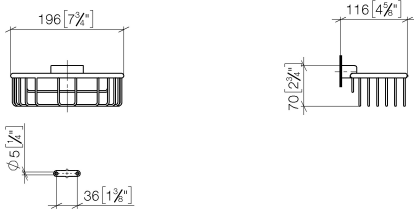

Shower basket for wall mounting - Chrome

SERIES-VARIOUS

83 290 970 Product version from 10/1/2023

- width 200mm
- height 70 mm
- 115mm projection

	Chrome	83 290 970-00
	Brushed Platinum	83 290 970-06
	Platinum	83 290 970-08
	Durabrand (23kt Gold)	83 290 970-09
	Dark Chrome	83 290 970-19
	Light Gold	83 290 970-26
	Brushed Light Gold	83 290 970-27
	Brushed Durabrand (23kt Gold)	83 290 970-28
	Matte Black	83 290 970-33
	Brushed Bronze	83 290 970-42
	Brushed Champagne (22kt Gold)	83 290 970-46
	Champagne (22kt Gold)	83 290 970-47
	Brushed Chrome	83 290 970-93
	Brushed Dark Platinum	83 290 970-99

83 290 970 Product version from 10/1/2023

mm [inches]

83 290 970 Product version from 10/1/2023

Parts for other finishes can be found here: Brushed Platinum

Spare parts list

No.	Item Number	Name	Quantity used	Delivery time
7	09 30 30 054 90	screw	2.00	2
1	05 30 31 025 00 90	fixing set	1.00	2
3	08 17 30 501-00	holder	1.00	10
2	09 17 20 030 90	holder	1.00	2
4	08 18 90 907-00	basket	1.00	10
5	09 31 11 002 90	pin	1.00	2
6	90 30 11 029 00 90	disc	2.00	2