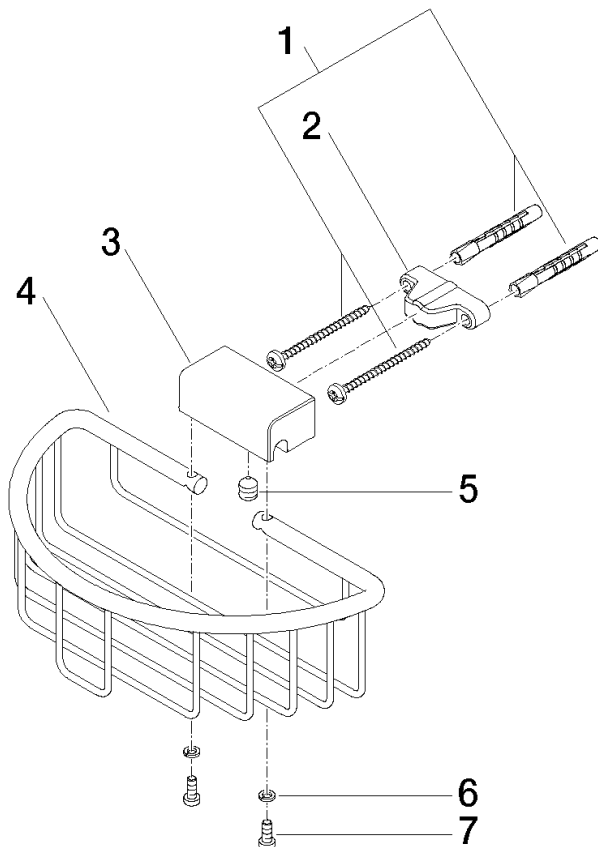

Shower basket for wall mounting - Brushed Platinum

MADISON

83 290 970

- width 200mm
- height 70 mm
- 115mm projection

Fits: MADISON, MEM, TARA, CL.1, LISSÉ,
VAIA, META, CYO

	Brushed Platinum	83 290 970-06
	Chrome	83 290 970-00
	Platinum	83 290 970-08
	Durabross (23kt Gold)	83 290 970-09
	Dark Chrome	83 290 970-19
	Light Gold	83 290 970-26
	Brushed Light Gold	83 290 970-27
	Brushed Durabross (23kt Gold)	83 290 970-28
	Matte Black	83 290 970-33
	Brushed Bronze	83 290 970-42
	Brushed Champagne (22kt Gold)	83 290 970-46
	Champagne (22kt Gold)	83 290 970-47
	Brushed Chrome	83 290 970-93
	Brushed Dark Platinum	83 290 970-99

83 290 970

mm [inches]

83 290 970

Parts for other finishes can be found here: [Chrome](#)

Spare parts list

No.	Item Number	Name	Quantity used	Delivery time
1	05 30 31 025 00 90	fixing set	1	2
2	09 17 20 030 90	holder	1	2
3	08 17 30 501-06	holder	1	60
4	08 18 90 907-06	basket	1	10
5	09 31 11 002 90	pin	1	2
6	90 30 11 029 00 90	disc	2	2
7	09 30 30 054 90	screw	2	2