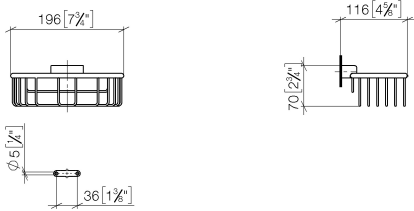

Shower basket for wall mounting - Platinum

MADISON

83 290 970

- width 200mm
- height 70 mm
- 115mm projection

Fits: MADISON, MEM, TARA, CL.1, LISSÉ,
VAIA, META, CYO

	Platinum	83 290 970-08
	Chrome	83 290 970-00
	Brushed Platinum	83 290 970-06
	Durabass (23kt Gold)	83 290 970-09
	Dark Chrome	83 290 970-19
	Light Gold	83 290 970-26
	Brushed Light Gold	83 290 970-27
	Brushed Durabass (23kt Gold)	83 290 970-28
	Matte Black	83 290 970-33
	Brushed Bronze	83 290 970-42
	Brushed Champagne (22kt Gold)	83 290 970-46
	Champagne (22kt Gold)	83 290 970-47
	Brushed Chrome	83 290 970-93
	Brushed Dark Platinum	83 290 970-99

83 290 970

mm [inches]

83 290 970

Parts for other finishes can be found here: [Chrome](#)

Spare parts list

No.	Item Number	Name	Quantity used	Delivery time
1	05 30 31 025 00 90	fixing set	1	2
2	09 17 20 030 90	holder	1	2
3	08 17 30 501-08	holder	1	40
4	08 18 90 907-08	basket	1	60
5	09 31 11 002 90	pin	1	2
6	90 30 11 029 00 90	disc	2	2
7	09 30 30 054 90	screw	2	2