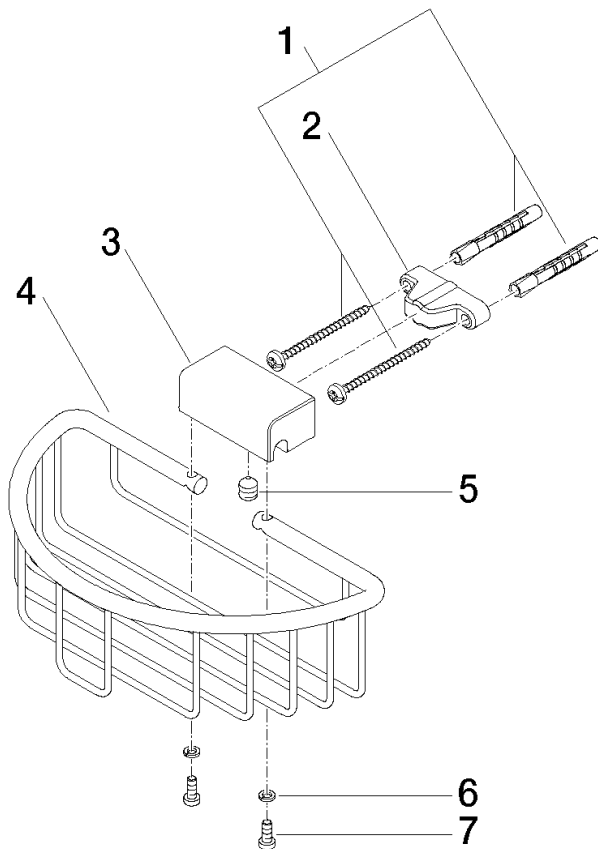

Shower basket for wall mounting - Platinum

MADISON

83 290 970

- width 200mm
- height 70 mm
- 115mm projection

Fits: MADISON, MEM, TARA, CL.1, LISSÉ,
VAIA, META, CYO

	Platinum	83 290 970-08
	Chrome	83 290 970-00
	Brushed Platinum	83 290 970-06
	Durabass (23kt Gold)	83 290 970-09
	Dark Chrome	83 290 970-19
	Light Gold	83 290 970-26
	Brushed Light Gold	83 290 970-27
	Brushed Durabass (23kt Gold)	83 290 970-28
	Matte Black	83 290 970-33
	Brushed Bronze	83 290 970-42
	Brushed Champagne (22kt Gold)	83 290 970-46
	Champagne (22kt Gold)	83 290 970-47
	Brushed Chrome	83 290 970-93
	Brushed Dark Platinum	83 290 970-99

83 290 970

mm [inches]

83 290 970

Parts for other finishes can be found here: [Chrome](#)

Spare parts list

No.	Item Number	Name	Quantity used	Delivery time
1	05 30 31 025 00 90	fixing set	1	2
2	09 17 20 030 90	holder	1	2
3	08 17 30 501-08	holder	1	40
4	08 18 90 907-08	basket	1	60
5	09 31 11 002 90	pin	1	2
6	90 30 11 029 00 90	disc	2	2
7	09 30 30 054 90	screw	2	2