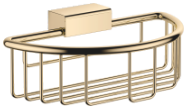

Shower basket for wall mounting - Durabronss (23kt Gold)

MADISON

83 290 970

- width 200mm
- height 70 mm
- 115mm projection

Fits: MADISON, MEM, TARA, CL.1, LISSÉ,
VAIA, META, CYO

	Durabronss (23kt Gold)	83 290 970-09
	Chrome	83 290 970-00
	Brushed Platinum	83 290 970-06
	Platinum	83 290 970-08
	Dark Chrome	83 290 970-19
	Light Gold	83 290 970-26
	Brushed Light Gold	83 290 970-27
	Brushed Durabronss (23kt Gold)	83 290 970-28
	Matte Black	83 290 970-33
	Brushed Bronze	83 290 970-42
	Brushed Champagne (22kt Gold)	83 290 970-46
	Champagne (22kt Gold)	83 290 970-47
	Brushed Chrome	83 290 970-93
	Brushed Dark Platinum	83 290 970-99

83 290 970

mm [inches]

83 290 970

Parts for other finishes can be found here: [Chrome](#)

Spare parts list

No.	Item Number	Name	Quantity used	Delivery time
1	05 30 31 025 00 90	fixing set	1	2
2	09 17 20 030 90	holder	1	2
3	08 17 30 501-09	holder	1	60
4	08 18 90 907-09	basket	1	60
5	09 31 11 002 90	pin	1	2
6	90 30 11 029 00 90	disc	2	2
7	09 30 30 054 90	screw	2	2