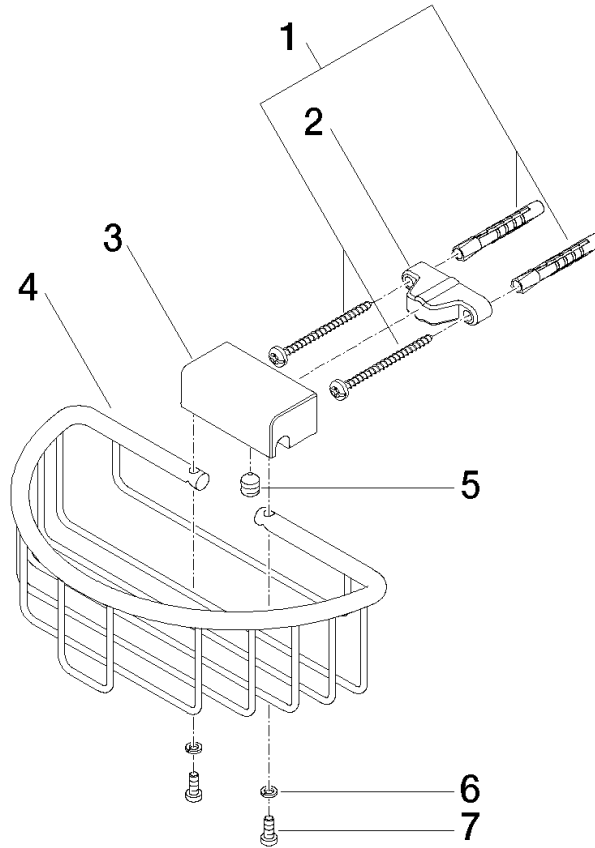

Shower basket for wall mounting - Durabronss (23kt Gold)

MADISON

83 290 970

- width 200mm
- height 70 mm
- 115mm projection

Fits: MADISON, MEM, TARA, CL.1, LISSÉ,
VAIA, META, CYO

	Durabronss (23kt Gold)	83 290 970-09
	Chrome	83 290 970-00
	Brushed Platinum	83 290 970-06
	Platinum	83 290 970-08
	Dark Chrome	83 290 970-19
	Light Gold	83 290 970-26
	Brushed Light Gold	83 290 970-27
	Brushed Durabronss (23kt Gold)	83 290 970-28
	Matte Black	83 290 970-33
	Brushed Bronze	83 290 970-42
	Brushed Champagne (22kt Gold)	83 290 970-46
	Champagne (22kt Gold)	83 290 970-47
	Brushed Chrome	83 290 970-93
	Brushed Dark Platinum	83 290 970-99

83 290 970

mm [inches]

83 290 970

Parts for other finishes can be found here: [Chrome](#)

Spare parts list

No.	Item Number	Name	Quantity used	Delivery time
1	05 30 31 025 00 90	fixing set	1	2
2	09 17 20 030 90	holder	1	2
3	08 17 30 501-09	holder	1	60
4	08 18 90 907-09	basket	1	60
5	09 31 11 002 90	pin	1	2
6	90 30 11 029 00 90	disc	2	2
7	09 30 30 054 90	screw	2	2