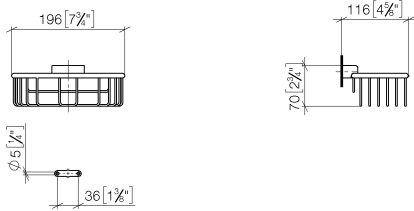

Shower basket for wall mounting - Light Gold

MADISON

83 290 970

- width 200mm
- height 70 mm
- 115mm projection

Fits: MADISON, MEM, TARA, CL.1, LISSÉ,  
VAIA, META, CYO

	Light Gold	83 290 970-26
	Chrome	83 290 970-00
	Brushed Platinum	83 290 970-06
	Platinum	83 290 970-08
	Durabress (23kt Gold)	83 290 970-09
	Dark Chrome	83 290 970-19
	Brushed Light Gold	83 290 970-27
	Brushed Durabress (23kt Gold)	83 290 970-28
	Matte Black	83 290 970-33
	Brushed Bronze	83 290 970-42
	Brushed Champagne (22kt Gold)	83 290 970-46
	Champagne (22kt Gold)	83 290 970-47
	Brushed Chrome	83 290 970-93
	Brushed Dark Platinum	83 290 970-99

83 290 970

mm [inches]

83 290 970

Parts for other finishes can be found here: [Chrome](#)

### Spare parts list

No.	Item Number	Name	Quantity used	Delivery time
1	05 30 31 025 00 90	fixing set	1	2
2	09 17 20 030 90	holder	1	2
3	08 17 30 501-26	holder	1	60
4	08 18 90 907-26	basket	1	60
5	09 31 11 002 90	pin	1	2
6	90 30 11 029 00 90	disc	2	2
7	09 30 30 054 90	screw	2	2