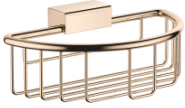

Shower basket for wall mounting - Light Gold

MADISON

83 290 970

- width 200mm
- height 70 mm
- 115mm projection

Fits: MADISON, MEM, TARA, CL.1, LISSÉ,  
VAIA, META, CYO

	Light Gold	83 290 970-26
	Chrome	83 290 970-00
	Brushed Platinum	83 290 970-06
	Platinum	83 290 970-08
	Durabress (23kt Gold)	83 290 970-09
	Dark Chrome	83 290 970-19
	Brushed Light Gold	83 290 970-27
	Brushed Durabress (23kt Gold)	83 290 970-28
	Matte Black	83 290 970-33
	Brushed Bronze	83 290 970-42
	Brushed Champagne (22kt Gold)	83 290 970-46
	Champagne (22kt Gold)	83 290 970-47
	Brushed Chrome	83 290 970-93
	Brushed Dark Platinum	83 290 970-99

83 290 970

mm [inches]

83 290 970

Parts for other finishes can be found here: [Chrome](#)