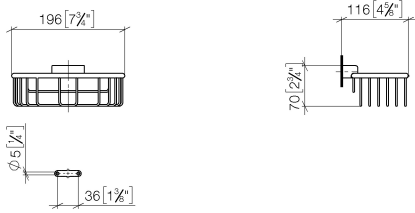

Shower basket for wall mounting - Brushed Light Gold

MADISON

83 290 970

- width 200mm
- height 70 mm
- 115mm projection

Fits: MADISON, MEM, TARA, CL.1, LISSÉ,  
VAIA, META, CYO

	Brushed Light Gold	83 290 970-27
	Chrome	83 290 970-00
	Brushed Platinum	83 290 970-06
	Platinum	83 290 970-08
	Durabress (23kt Gold)	83 290 970-09
	Dark Chrome	83 290 970-19
	Light Gold	83 290 970-26
	Brushed Durabress (23kt Gold)	83 290 970-28
	Matte Black	83 290 970-33
	Brushed Bronze	83 290 970-42
	Brushed Champagne (22kt Gold)	83 290 970-46
	Champagne (22kt Gold)	83 290 970-47
	Brushed Chrome	83 290 970-93
	Brushed Dark Platinum	83 290 970-99

83 290 970

mm [inches]

83 290 970

Parts for other finishes can be found here: [Chrome](#)

### Spare parts list

No.	Item Number	Name	Quantity used	Delivery time
1	05 30 31 025 00 90	fixing set	1	2
2	09 17 20 030 90	holder	1	2
3	08 17 30 501-27	holder	1	60
4	08 18 90 907-27	basket	1	60
5	09 31 11 002 90	pin	1	2
6	90 30 11 029 00 90	disc	2	2
7	09 30 30 054 90	screw	2	2