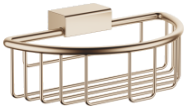

Shower basket for wall mounting - Brushed Light Gold

MADISON

83 290 970

- width 200mm
- height 70 mm
- 115mm projection

Fits: MADISON, MEM, TARA, CL.1, LISSÉ,  
VAIA, META, CYO

	Brushed Light Gold	83 290 970-27
	Chrome	83 290 970-00
	Brushed Platinum	83 290 970-06
	Platinum	83 290 970-08
	Durabress (23kt Gold)	83 290 970-09
	Dark Chrome	83 290 970-19
	Light Gold	83 290 970-26
	Brushed Durabress (23kt Gold)	83 290 970-28
	Matte Black	83 290 970-33
	Brushed Bronze	83 290 970-42
	Brushed Champagne (22kt Gold)	83 290 970-46
	Champagne (22kt Gold)	83 290 970-47
	Brushed Chrome	83 290 970-93
	Brushed Dark Platinum	83 290 970-99

83 290 970

mm [inches]

83 290 970

Parts for other finishes can be found here: [Chrome](#)