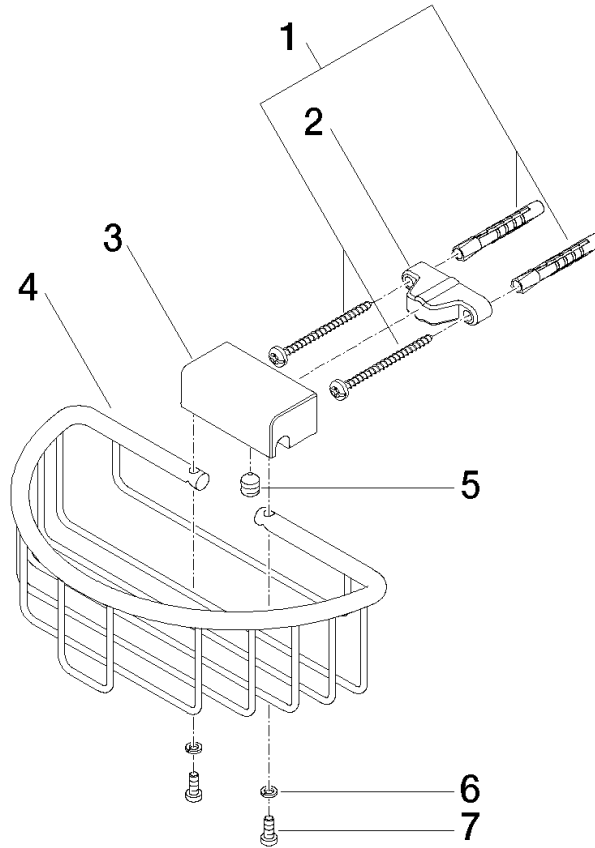

Shower basket for wall mounting - Brushed Light Gold

MADISON

83 290 970

- width 200mm
- height 70 mm
- 115mm projection

Fits: MADISON, MEM, TARA, CL.1, LISSÉ,  
VAIA, META, CYO

	Brushed Light Gold	83 290 970-27
	Chrome	83 290 970-00
	Brushed Platinum	83 290 970-06
	Platinum	83 290 970-08
	Durabress (23kt Gold)	83 290 970-09
	Dark Chrome	83 290 970-19
	Light Gold	83 290 970-26
	Brushed Durabress (23kt Gold)	83 290 970-28
	Matte Black	83 290 970-33
	Brushed Bronze	83 290 970-42
	Brushed Champagne (22kt Gold)	83 290 970-46
	Champagne (22kt Gold)	83 290 970-47
	Brushed Chrome	83 290 970-93
	Brushed Dark Platinum	83 290 970-99

83 290 970

mm [inches]

83 290 970

Parts for other finishes can be found here: [Chrome](#)

### Spare parts list

No.	Item Number	Name	Quantity used	Delivery time
1	05 30 31 025 00 90	fixing set	1	2
2	09 17 20 030 90	holder	1	2
3	08 17 30 501-27	holder	1	60
4	08 18 90 907-27	basket	1	60
5	09 31 11 002 90	pin	1	2
6	90 30 11 029 00 90	disc	2	2
7	09 30 30 054 90	screw	2	2