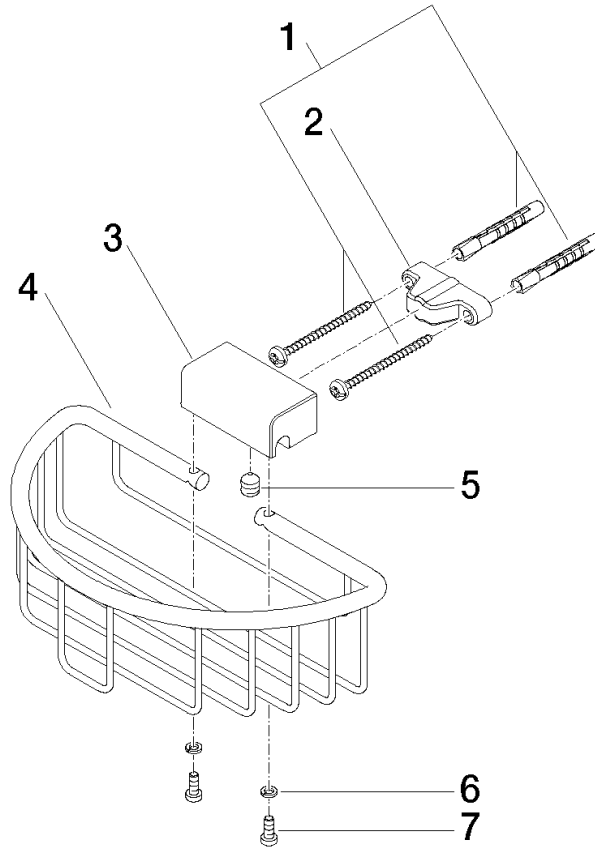

Shower basket for wall mounting - Matte Black

SERIES-VARIOUS

83 290 970 Product version from 10/1/2023

- width 200mm
- height 70 mm
- 115mm projection

	Matte Black	83 290 970-33
	Chrome	83 290 970-00
	Brushed Platinum	83 290 970-06
	Platinum	83 290 970-08
	Durabass (23kt Gold)	83 290 970-09
	Dark Chrome	83 290 970-19
	Light Gold	83 290 970-26
	Brushed Light Gold	83 290 970-27
	Brushed Durabass (23kt Gold)	83 290 970-28
	Brushed Bronze	83 290 970-42
	Brushed Champagne (22kt Gold)	83 290 970-46
	Champagne (22kt Gold)	83 290 970-47
	Brushed Chrome	83 290 970-93
	Brushed Dark Platinum	83 290 970-99

83 290 970 Product version from 10/1/2023

mm [inches]

83 290 970 Product version from 10/1/2023

Parts for other finishes can be found here: [Chrome](#)

Spare parts list

No.	Item Number	Name	Quantity used	Delivery time
4	08 18 90 907-33	basket	1.00	60
2	09 17 20 030 90	holder	1.00	2
7	09 30 30 054 90	screw	2.00	2
3	08 17 30 501-33	holder	1.00	60
1	05 30 31 025 00 90	fixing set	1.00	2
5	09 31 11 002 90	pin	1.00	2
6	90 30 11 029 00 90	disc	2.00	2