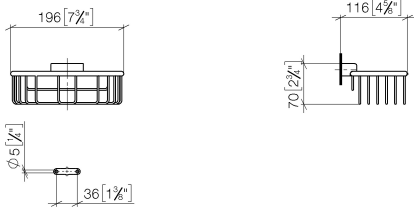

Shower basket for wall mounting - Matte Black

SERIES-VARIOUS

83 290 970 Product version from 10/1/2023

- width 200mm
- height 70 mm
- 115mm projection

	Matte Black	83 290 970-33
	Chrome	83 290 970-00
	Brushed Platinum	83 290 970-06
	Platinum	83 290 970-08
	Durabass (23kt Gold)	83 290 970-09
	Dark Chrome	83 290 970-19
	Light Gold	83 290 970-26
	Brushed Light Gold	83 290 970-27
	Brushed Durabass (23kt Gold)	83 290 970-28
	Brushed Bronze	83 290 970-42
	Brushed Champagne (22kt Gold)	83 290 970-46
	Champagne (22kt Gold)	83 290 970-47
	Brushed Chrome	83 290 970-93
	Brushed Dark Platinum	83 290 970-99

83 290 970 Product version from 10/1/2023

mm [inches]

83 290 970 Product version from 10/1/2023

Parts for other finishes can be found here: [Chrome](#)

Spare parts list

No.	Item Number	Name	Quantity used	Delivery time
4	08 18 90 907-33	basket	1.00	60
2	09 17 20 030 90	holder	1.00	2
7	09 30 30 054 90	screw	2.00	2
3	08 17 30 501-33	holder	1.00	60
1	05 30 31 025 00 90	fixing set	1.00	2
5	09 31 11 002 90	pin	1.00	2
6	90 30 11 029 00 90	disc	2.00	2