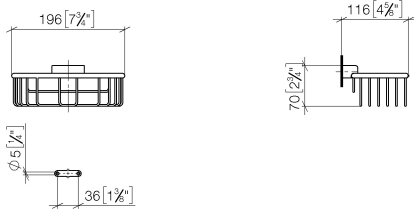

Shower basket for wall mounting - Brushed Champagne (22kt Gold)

MADISON

83 290 970

- width 200mm
- height 70 mm
- 115mm projection

Fits: MADISON, MEM, TARA, CL.1, LISSÉ,
VAIA, META, CYO

	Brushed Champagne (22kt Gold)	83 290 970-46
	Chrome	83 290 970-00
	Brushed Platinum	83 290 970-06
	Platinum	83 290 970-08
	Durabross (23kt Gold)	83 290 970-09
	Dark Chrome	83 290 970-19
	Light Gold	83 290 970-26
	Brushed Light Gold	83 290 970-27
	Brushed Durabross (23kt Gold)	83 290 970-28
	Matte Black	83 290 970-33
	Brushed Bronze	83 290 970-42
	Champagne (22kt Gold)	83 290 970-47
	Brushed Chrome	83 290 970-93
	Brushed Dark Platinum	83 290 970-99

83 290 970

mm [inches]

83 290 970

Parts for other finishes can be found here: [Chrome](#)

Spare parts list

No.	Item Number	Name	Quantity used	Delivery time
1	05 30 31 025 00 90	fixing set	1	2
2	09 17 20 030 90	holder	1	2
3	08 17 30 501-46	holder	1	30
4	08 18 90 907-46	basket	1	30
5	09 31 11 002 90	pin	1	2
6	90 30 11 029 00 90	disc	2	2
7	09 30 30 054 90	screw	2	2