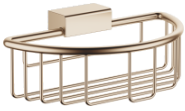

Shower basket for wall mounting - Brushed Champagne (22kt Gold)

MADISON

83 290 970

- width 200mm
- height 70 mm
- 115mm projection

Fits: MADISON, MEM, TARA, CL.1, LISSÉ,
VAIA, META, CYO

	Brushed Champagne (22kt Gold)	83 290 970-46
	Chrome	83 290 970-00
	Brushed Platinum	83 290 970-06
	Platinum	83 290 970-08
	Durabross (23kt Gold)	83 290 970-09
	Dark Chrome	83 290 970-19
	Light Gold	83 290 970-26
	Brushed Light Gold	83 290 970-27
	Brushed Durabross (23kt Gold)	83 290 970-28
	Matte Black	83 290 970-33
	Brushed Bronze	83 290 970-42
	Champagne (22kt Gold)	83 290 970-47
	Brushed Chrome	83 290 970-93
	Brushed Dark Platinum	83 290 970-99

83 290 970

mm [inches]

83 290 970

Parts for other finishes can be found here: [Chrome](#)

Spare parts list

No.	Item Number	Name	Quantity used	Delivery time
1	05 30 31 025 00 90	fixing set	1	2
2	09 17 20 030 90	holder	1	2
3	08 17 30 501-46	holder	1	30
4	08 18 90 907-46	basket	1	30
5	09 31 11 002 90	pin	1	2
6	90 30 11 029 00 90	disc	2	2
7	09 30 30 054 90	screw	2	2