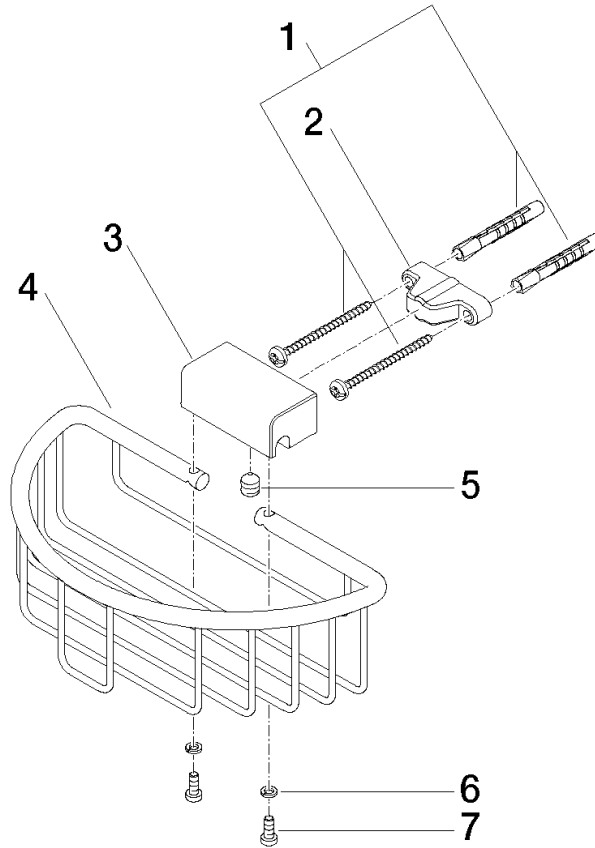

Shower basket for wall mounting - Brushed Champagne (22kt Gold)

MADISON

83 290 970

- width 200mm
- height 70 mm
- 115mm projection

Fits: MADISON, MEM, TARA, CL.1, LISSÉ,
VAIA, META, CYO

	Brushed Champagne (22kt Gold)	83 290 970-46
	Chrome	83 290 970-00
	Brushed Platinum	83 290 970-06
	Platinum	83 290 970-08
	Durabross (23kt Gold)	83 290 970-09
	Dark Chrome	83 290 970-19
	Light Gold	83 290 970-26
	Brushed Light Gold	83 290 970-27
	Brushed Durabross (23kt Gold)	83 290 970-28
	Matte Black	83 290 970-33
	Brushed Bronze	83 290 970-42
	Champagne (22kt Gold)	83 290 970-47
	Brushed Chrome	83 290 970-93
	Brushed Dark Platinum	83 290 970-99

83 290 970

mm [inches]

83 290 970

Parts for other finishes can be found here: [Chrome](#)

Spare parts list

No.	Item Number	Name	Quantity used	Delivery time
1	05 30 31 025 00 90	fixing set	1	2
2	09 17 20 030 90	holder	1	2
3	08 17 30 501-46	holder	1	30
4	08 18 90 907-46	basket	1	30
5	09 31 11 002 90	pin	1	2
6	90 30 11 029 00 90	disc	2	2
7	09 30 30 054 90	screw	2	2