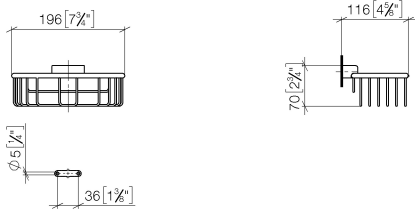

Shower basket for wall mounting - Champagne (22kt Gold)

MADISON

83 290 970

- width 200mm
- height 70 mm
- 115mm projection

Fits: MADISON, MEM, TARA, CL.1, LISSÉ,  
VAIA, META, CYO

	Champagne (22kt Gold)	83 290 970-47
	Chrome	83 290 970-00
	Brushed Platinum	83 290 970-06
	Platinum	83 290 970-08
	Durabrass (23kt Gold)	83 290 970-09
	Dark Chrome	83 290 970-19
	Light Gold	83 290 970-26
	Brushed Light Gold	83 290 970-27
	Brushed Durabrass (23kt Gold)	83 290 970-28
	Matte Black	83 290 970-33
	Brushed Bronze	83 290 970-42
	Brushed Champagne (22kt Gold)	83 290 970-46
	Brushed Chrome	83 290 970-93
	Brushed Dark Platinum	83 290 970-99

83 290 970

mm [inches]

83 290 970

Parts for other finishes can be found here: [Chrome](#)

### Spare parts list

No.	Item Number	Name	Quantity used	Delivery time
1	05 30 31 025 00 90	fixing set	1	2
2	09 17 20 030 90	holder	1	2
3	08 17 30 501-47	holder	1	30
4	08 18 90 907-47	basket	1	30
5	09 31 11 002 90	pin	1	2
6	90 30 11 029 00 90	disc	2	2
7	09 30 30 054 90	screw	2	2