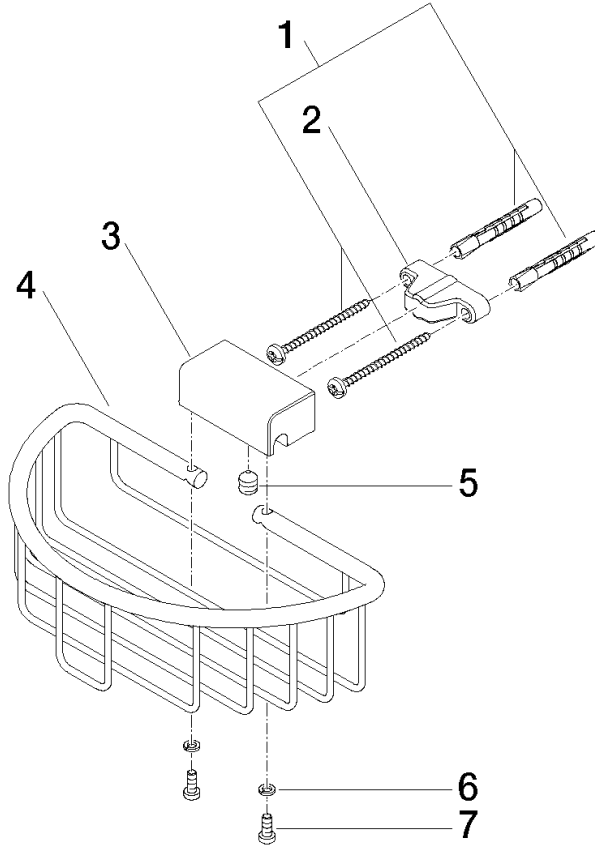

Shower basket for wall mounting - Champagne (22kt Gold)

MADISON

83 290 970

- width 200mm
- height 70 mm
- 115mm projection

Fits: MADISON, MEM, TARA, CL.1, LISSÉ,  
VAIA, META, CYO

	Champagne (22kt Gold)	83 290 970-47
	Chrome	83 290 970-00
	Brushed Platinum	83 290 970-06
	Platinum	83 290 970-08
	Durabrass (23kt Gold)	83 290 970-09
	Dark Chrome	83 290 970-19
	Light Gold	83 290 970-26
	Brushed Light Gold	83 290 970-27
	Brushed Durabrass (23kt Gold)	83 290 970-28
	Matte Black	83 290 970-33
	Brushed Bronze	83 290 970-42
	Brushed Champagne (22kt Gold)	83 290 970-46
	Brushed Chrome	83 290 970-93
	Brushed Dark Platinum	83 290 970-99

83 290 970

mm [inches]

83 290 970

Parts for other finishes can be found here: [Chrome](#)

### Spare parts list

No.	Item Number	Name	Quantity used	Delivery time
1	05 30 31 025 00 90	fixing set	1	2
2	09 17 20 030 90	holder	1	2
3	08 17 30 501-47	holder	1	30
4	08 18 90 907-47	basket	1	30
5	09 31 11 002 90	pin	1	2
6	90 30 11 029 00 90	disc	2	2
7	09 30 30 054 90	screw	2	2