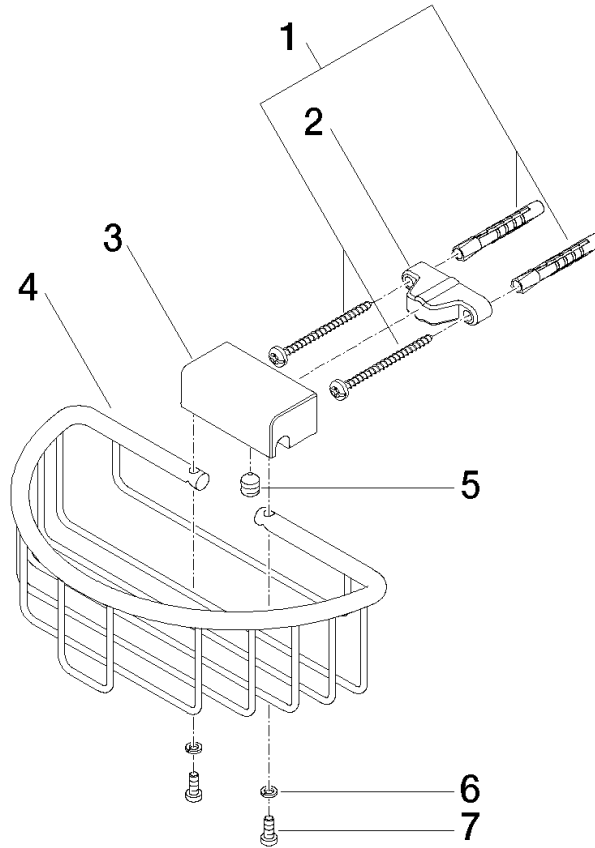

Shower basket for wall mounting - Brushed Chrome

MADISON

83 290 970

- width 200mm
- height 70 mm
- 115mm projection

Fits: MADISON, MEM, TARA, CL.1, LISSÉ,
VAIA, META, CYO

	Brushed Chrome	83 290 970-93
	Chrome	83 290 970-00
	Brushed Platinum	83 290 970-06
	Platinum	83 290 970-08
	Durabress (23kt Gold)	83 290 970-09
	Dark Chrome	83 290 970-19
	Light Gold	83 290 970-26
	Brushed Light Gold	83 290 970-27
	Brushed Durabress (23kt Gold)	83 290 970-28
	Matte Black	83 290 970-33
	Brushed Bronze	83 290 970-42
	Brushed Champagne (22kt Gold)	83 290 970-46
	Champagne (22kt Gold)	83 290 970-47
	Brushed Dark Platinum	83 290 970-99

83 290 970

mm [inches]

83 290 970

Parts for other finishes can be found here: [Chrome](#)

Spare parts list

No.	Item Number	Name	Quantity used	Delivery time
1	05 30 31 025 00 90	fixing set	1	2
2	09 17 20 030 90	holder	1	2
3	08 17 30 501-93	holder	1	20
4	08 18 90 907-93	basket	1	20
5	09 31 11 002 90	pin	1	2
6	90 30 11 029 00 90	disc	2	2
7	09 30 30 054 90	screw	2	2