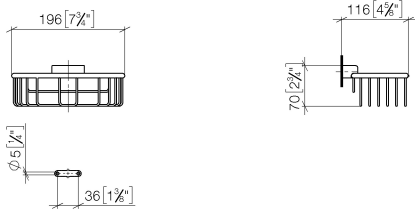

Shower basket for wall mounting - Brushed Dark Platinum

MADISON

83 290 970

- width 200mm
- height 70 mm
- 115mm projection

Fits: MADISON, MEM, TARA, CL.1, LISSÉ,
VAIA, META, CYO

	Brushed Dark Platinum	83 290 970-99
	Chrome	83 290 970-00
	Brushed Platinum	83 290 970-06
	Platinum	83 290 970-08
	Durabross (23kt Gold)	83 290 970-09
	Dark Chrome	83 290 970-19
	Light Gold	83 290 970-26
	Brushed Light Gold	83 290 970-27
	Brushed Durabross (23kt Gold)	83 290 970-28
	Matte Black	83 290 970-33
	Brushed Bronze	83 290 970-42
	Brushed Champagne (22kt Gold)	83 290 970-46
	Champagne (22kt Gold)	83 290 970-47
	Brushed Chrome	83 290 970-93

83 290 970

mm [inches]

83 290 970

Parts for other finishes can be found here: [Chrome](#)

Spare parts list

No.	Item Number	Name	Quantity used	Delivery time
1	05 30 31 025 00 90	fixing set	1	2
2	09 17 20 030 90	holder	1	2
3	08 17 30 501-99	holder	1	30
4	08 18 90 907-99	basket	1	30
5	09 31 11 002 90	pin	1	2
6	90 30 11 029 00 90	disc	2	2
7	09 30 30 054 90	screw	2	2