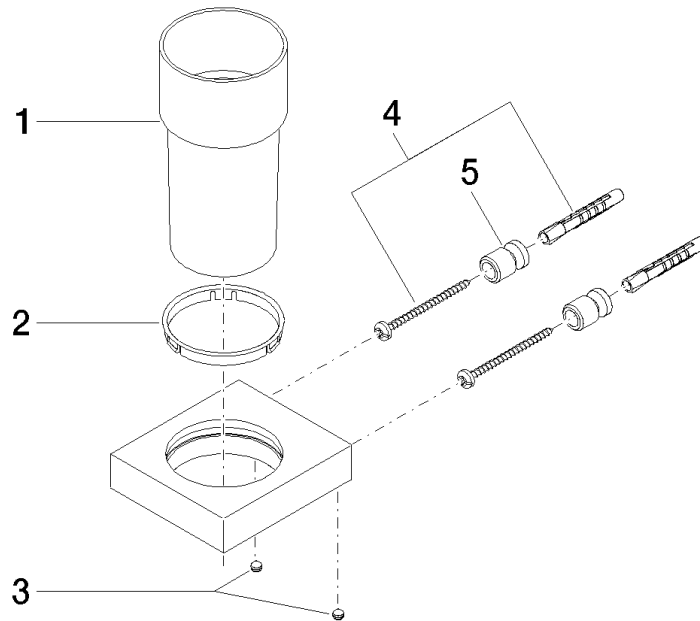

**Tumbler holder wall model - Brushed Platinum**

MEM

83 400 780

- crystal glass
- width 75mm
- height 118 mm
- 85mm projection

Fits: MEM, CL.1, CYO

|   |                                     |               |
|---|-------------------------------------|---------------|
|  | Brushed Platinum                    | 83 400 780-06 |
|  | Chrome                              | 83 400 780-00 |
|  | Platinum                            | 83 400 780-08 |
|  | Dark Chrome                         | 83 400 780-19 |
|  | Brushed Durabronze<br>(23kt Gold)   | 83 400 780-28 |
|  | Brushed<br>Champagne (22kt<br>Gold) | 83 400 780-46 |
|  | Champagne (22kt<br>Gold)            | 83 400 780-47 |
|  | Brushed Dark<br>Platinum            | 83 400 780-99 |

83 400 780

mm [inches]

83 400 780

Parts for other finishes can be found here: [Chrome](#)

### Spare parts list

| No. | Item Number        | Name       | Quantity used | Delivery time |
|-----|--------------------|------------|---------------|---------------|
| 1   | 90 90 00 008 00 84 | glass      | 1             | 2             |
| 2   | 08 28 10 500 91    | ring       | 1             | 2             |
| 3   | 09 31 11 148 90    | pin        | 2             | 2             |
| 4   | 05 17 20 726 02 90 | fixing set | 2             | 2             |
| 5   | 08 17 20 726 90    | holder     | 2             | 2             |