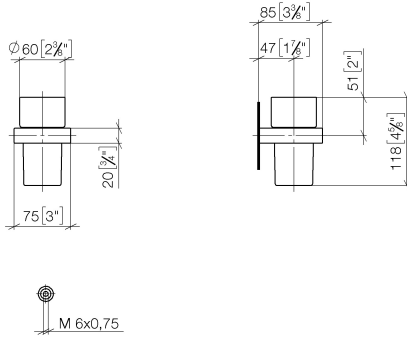

**Tumbler holder wall model - Brushed Platinum**

MEM

83 400 780

- crystal glass
- width 75mm
- height 118 mm
- 85mm projection

Fits: MEM, CL.1, CYO

|   |                                     |               |
|---|-------------------------------------|---------------|
|  | Brushed Platinum                    | 83 400 780-06 |
|  | Chrome                              | 83 400 780-00 |
|  | Platinum                            | 83 400 780-08 |
|  | Dark Chrome                         | 83 400 780-19 |
|  | Brushed Durabronze<br>(23kt Gold)   | 83 400 780-28 |
|  | Brushed<br>Champagne (22kt<br>Gold) | 83 400 780-46 |
|  | Champagne (22kt<br>Gold)            | 83 400 780-47 |
|  | Brushed Dark<br>Platinum            | 83 400 780-99 |

83 400 780

mm [inches]

83 400 780

Parts for other finishes can be found here: [Chrome](#)

### Spare parts list

| No. | Item Number        | Name       | Quantity used | Delivery time |
|-----|--------------------|------------|---------------|---------------|
| 1   | 90 90 00 008 00 84 | glass      | 1             | 2             |
| 2   | 08 28 10 500 91    | ring       | 1             | 2             |
| 3   | 09 31 11 148 90    | pin        | 2             | 2             |
| 4   | 05 17 20 726 02 90 | fixing set | 2             | 2             |
| 5   | 08 17 20 726 90    | holder     | 2             | 2             |