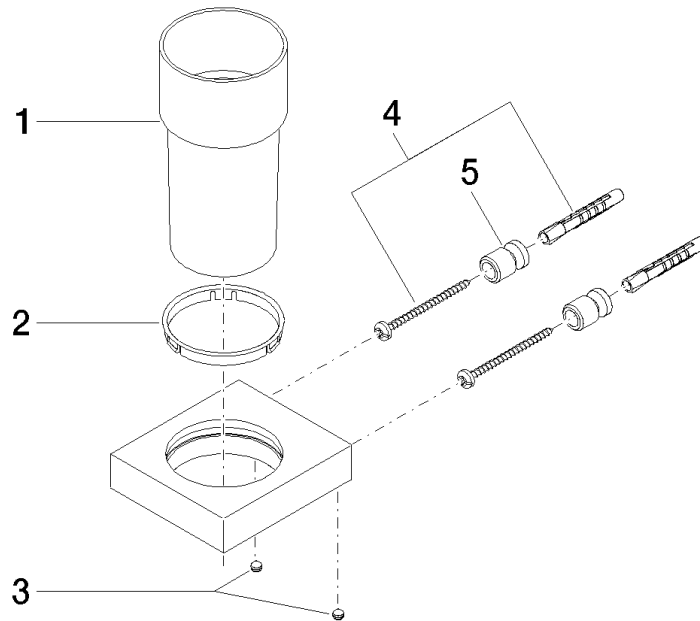

Tumbler holder wall model - Platinum

MEM

83 400 780

- crystal glass
- width 75mm
- height 118 mm
- 85mm projection

Fits: MEM, CL.1, CYO

	Platinum	83 400 780-08
	Chrome	83 400 780-00
	Brushed Platinum	83 400 780-06
	Dark Chrome	83 400 780-19
	Brushed Durabronze (23kt Gold)	83 400 780-28
	Brushed Champagne (22kt Gold)	83 400 780-46
	Champagne (22kt Gold)	83 400 780-47
	Brushed Dark Platinum	83 400 780-99

83 400 780

mm [inches]

83 400 780

Parts for other finishes can be found here: [Chrome](#)

Spare parts list

No.	Item Number	Name	Quantity used	Delivery time
1	90 90 00 008 00 84	glass	1	2
2	08 28 10 500 91	ring	1	2
3	09 31 11 148 90	pin	2	2
4	05 17 20 726 02 90	fixing set	2	2
5	08 17 20 726 90	holder	2	2