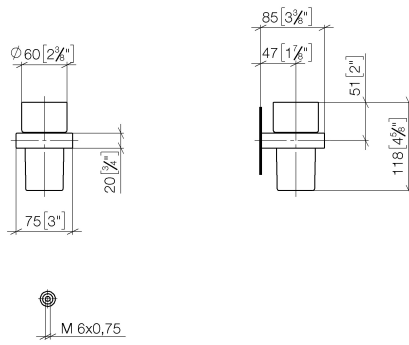

Tumbler holder wall model - Platinum

MEM

83 400 780

- crystal glass
- width 75mm
- height 118 mm
- 85mm projection

Fits: MEM, CL.1, CYO

	Platinum	83 400 780-08
	Chrome	83 400 780-00
	Brushed Platinum	83 400 780-06
	Dark Chrome	83 400 780-19
	Brushed Durabronze (23kt Gold)	83 400 780-28
	Brushed Champagne (22kt Gold)	83 400 780-46
	Champagne (22kt Gold)	83 400 780-47
	Brushed Dark Platinum	83 400 780-99

83 400 780

mm [inches]

83 400 780

Parts for other finishes can be found here: [Chrome](#)

Spare parts list

No.	Item Number	Name	Quantity used	Delivery time
1	90 90 00 008 00 84	glass	1	2
2	08 28 10 500 91	ring	1	2
3	09 31 11 148 90	pin	2	2
4	05 17 20 726 02 90	fixing set	2	2
5	08 17 20 726 90	holder	2	2