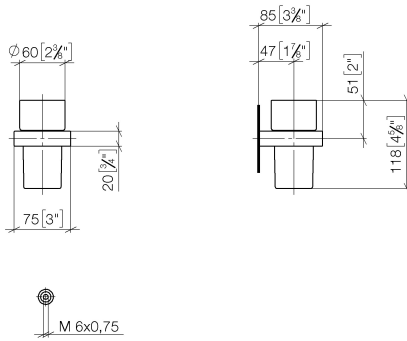

Tumbler holder wall model - Dark Chrome

MEM

83 400 780

- crystal glass
- width 75mm
- height 118 mm
- 85mm projection

Fits: MEM, CL.1, CYO

	Dark Chrome	83 400 780-19
	Chrome	83 400 780-00
	Brushed Platinum	83 400 780-06
	Platinum	83 400 780-08
	Brushed Durabronze (23kt Gold)	83 400 780-28
	Brushed Champagne (22kt Gold)	83 400 780-46
	Champagne (22kt Gold)	83 400 780-47
	Brushed Dark Platinum	83 400 780-99

Tumbler holder wall model - Dark Chrome

83 400 780

mm [inches]

83 400 780

Parts for other
finishes can be found
here: [Chrome](#)