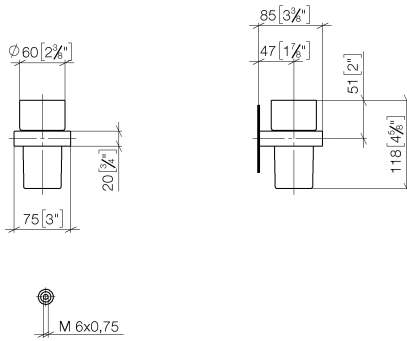

Tumbler holder wall model - Brushed Durabross (23kt Gold)

MEM

83 400 780

- crystal glass
- width 75mm
- height 118 mm
- 85mm projection

Fits: MEM, CL.1, CYO

	Brushed Durabross (23kt Gold)	83 400 780-28
	Chrome	83 400 780-00
	Brushed Platinum	83 400 780-06
	Platinum	83 400 780-08
	Dark Chrome	83 400 780-19
	Brushed Champagne (22kt Gold)	83 400 780-46
	Champagne (22kt Gold)	83 400 780-47
	Brushed Dark Platinum	83 400 780-99

83 400 780

mm [inches]

83 400 780

Parts for other finishes can be found here: [Chrome](#)

Spare parts list

No.	Item Number	Name	Quantity used	Delivery time
1	90 90 00 008 00 84	glass	1	2
2	08 28 10 500 91	ring	1	2
3	09 31 11 148 90	pin	2	2
4	05 17 20 726 02 90	fixing set	2	2
5	08 17 20 726 90	holder	2	2