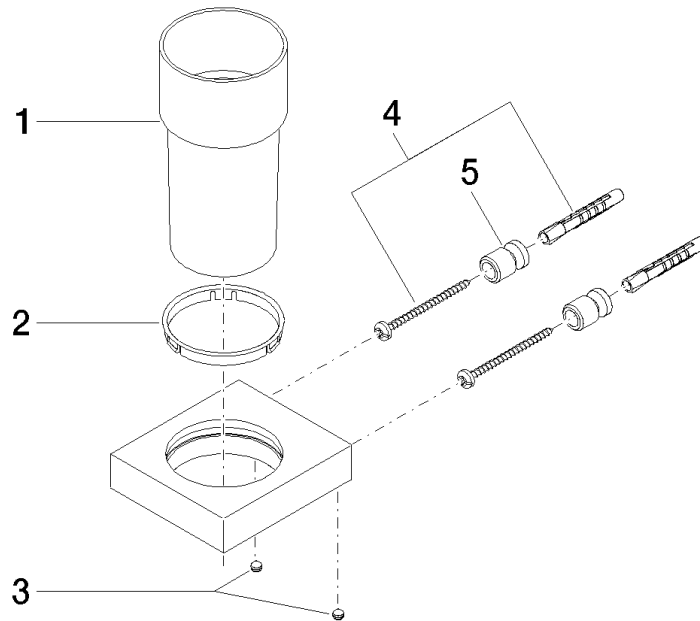

Tumbler holder wall model - Champagne (22kt Gold)

MEM

83 400 780

- crystal glass
- width 75mm
- height 118 mm
- 85mm projection

Fits: MEM, CL.1, CYO

	Champagne (22kt Gold)	83 400 780-47
	Chrome	83 400 780-00
	Brushed Platinum	83 400 780-06
	Platinum	83 400 780-08
	Dark Chrome	83 400 780-19
	Brushed Durabronze (23kt Gold)	83 400 780-28
	Brushed Champagne (22kt Gold)	83 400 780-46
	Brushed Dark Platinum	83 400 780-99

83 400 780

mm [inches]

83 400 780

Parts for other finishes can be found here: [Chrome](#)

Spare parts list

No.	Item Number	Name	Quantity used	Delivery time
1	90 90 00 008 00 84	glass	1	2
2	08 28 10 500 91	ring	1	2
3	09 31 11 148 90	pin	2	2
4	05 17 20 726 02 90	fixing set	2	2
5	08 17 20 726 90	holder	2	2