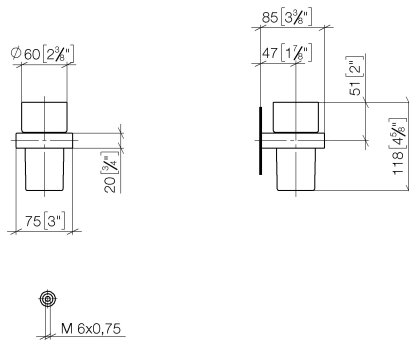

Tumbler holder wall model - Champagne (22kt Gold)

MEM

83 400 780

- crystal glass
- width 75mm
- height 118 mm
- 85mm projection

Fits: MEM, CL.1, CYO

	Champagne (22kt Gold)	83 400 780-47
	Chrome	83 400 780-00
	Brushed Platinum	83 400 780-06
	Platinum	83 400 780-08
	Dark Chrome	83 400 780-19
	Brushed Durabronze (23kt Gold)	83 400 780-28
	Brushed Champagne (22kt Gold)	83 400 780-46
	Brushed Dark Platinum	83 400 780-99

83 400 780

mm [inches]

83 400 780

Parts for other finishes can be found here: [Chrome](#)

Spare parts list

No.	Item Number	Name	Quantity used	Delivery time
1	90 90 00 008 00 84	glass	1	2
2	08 28 10 500 91	ring	1	2
3	09 31 11 148 90	pin	2	2
4	05 17 20 726 02 90	fixing set	2	2
5	08 17 20 726 90	holder	2	2