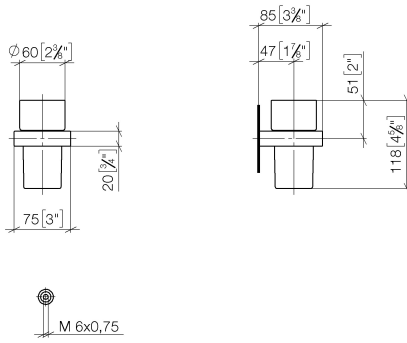

Tumbler holder wall model - Brushed Dark Platinum

MEM

83 400 780

- crystal glass
- width 75mm
- height 118 mm
- 85mm projection

Fits: MEM, CL.1, CYO

	Brushed Dark Platinum	83 400 780-99
	Chrome	83 400 780-00
	Brushed Platinum	83 400 780-06
	Platinum	83 400 780-08
	Dark Chrome	83 400 780-19
	Brushed Durabronze (23kt Gold)	83 400 780-28
	Brushed Champagne (22kt Gold)	83 400 780-46
	Champagne (22kt Gold)	83 400 780-47

83 400 780

mm [inches]

83 400 780

Parts for other finishes can be found here: [Chrome](#)

Spare parts list

No.	Item Number	Name	Quantity used	Delivery time
1	90 90 00 008 00 84	glass	1	2
2	08 28 10 500 91	ring	1	2
3	09 31 11 148 90	pin	2	2
4	05 17 20 726 02 90	fixing set	2	2
5	08 17 20 726 90	holder	2	2