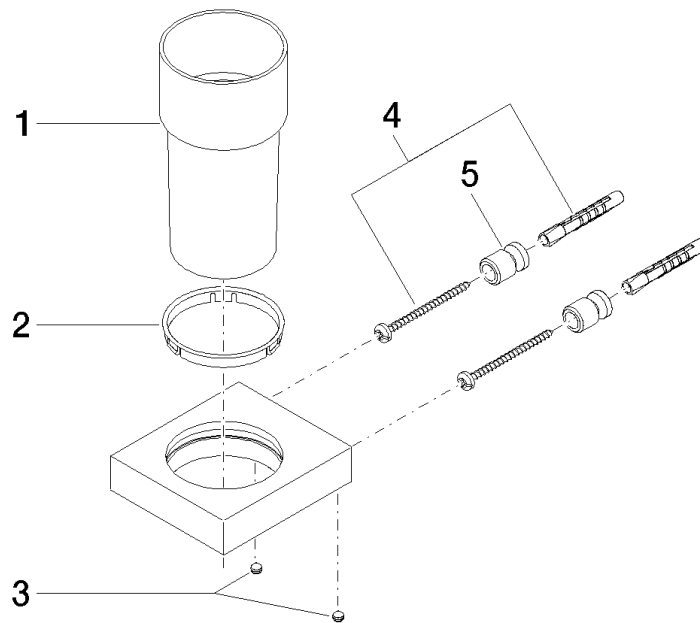

Tumbler holder wall model - Brushed Dark Platinum

MEM

83 400 780

- crystal glass
- width 75mm
- height 118 mm
- 85mm projection

Fits: MEM, CL.1, CYO

	Brushed Dark Platinum	83 400 780-99
	Chrome	83 400 780-00
	Brushed Platinum	83 400 780-06
	Platinum	83 400 780-08
	Dark Chrome	83 400 780-19
	Brushed Durabronze (23kt Gold)	83 400 780-28
	Brushed Champagne (22kt Gold)	83 400 780-46
	Champagne (22kt Gold)	83 400 780-47

83 400 780

mm [inches]

83 400 780

Parts for other finishes can be found here: [Chrome](#)

Spare parts list

No.	Item Number	Name	Quantity used	Delivery time
1	90 90 00 008 00 84	glass	1	2
2	08 28 10 500 91	ring	1	2
3	09 31 11 148 90	pin	2	2
4	05 17 20 726 02 90	fixing set	2	2
5	08 17 20 726 90	holder	2	2