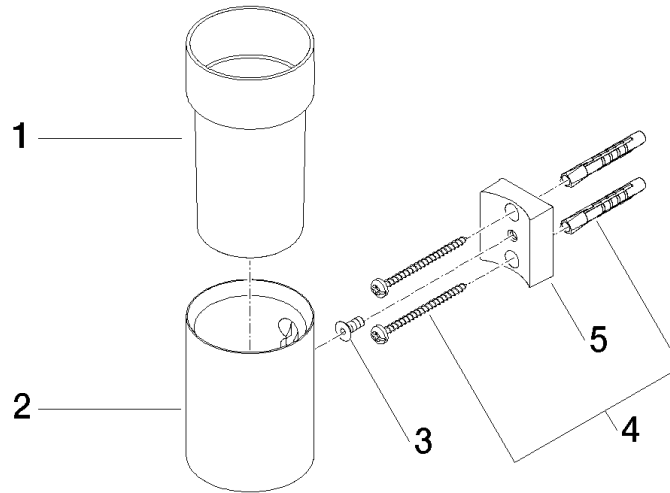

83 400 979

- crystal glass, transparent
- width 60mm
- height 120 mm
- 110mm projection

Fits: MADISON, MEM, TARA, CL.1, LISSÉ,
VAIA, META, CYO

	Brushed Platinum	83 400 979-06
	Chrome	83 400 979-00
	Platinum	83 400 979-08
	Durabress (23kt Gold)	83 400 979-09
	Dark Chrome	83 400 979-19
	Light Gold	83 400 979-26
	Brushed Light Gold	83 400 979-27
	Brushed Durabress (23kt Gold)	83 400 979-28
	Matte Black	83 400 979-33
	Brushed Bronze	83 400 979-42
	Brushed Champagne (22kt Gold)	83 400 979-46
	Champagne (22kt Gold)	83 400 979-47
	Brushed Chrome	83 400 979-93
	Brushed Dark Platinum	83 400 979-99

83 400 979

mm [inches]

83 400 979

Parts for other finishes can be found here: [Chrome](#)

Spare parts list

No.	Item Number	Name	Quantity used	Delivery time
1	90 90 00 008 00 84	glass	1	2
2	08 17 97 569-06	holder	1	10
3	09 30 30 117 90	screw	1	2
4	05 30 31 025 00 90	fixing set	1	2
5	08 10 10 530-06	holder	1	10