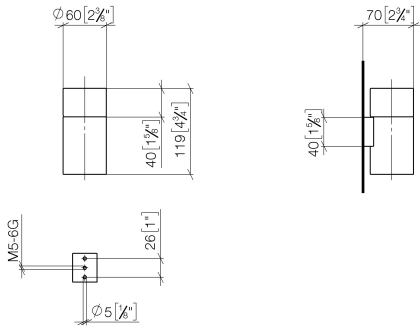

83 400 979

- crystal glass, transparent
- width 60mm
- height 120 mm
- 110mm projection

Fits: MADISON, MEM, TARA, CL.1, LISSÉ,
VAIA, META, CYO

	Brushed Platinum	83 400 979-06
	Chrome	83 400 979-00
	Platinum	83 400 979-08
	Durabress (23kt Gold)	83 400 979-09
	Dark Chrome	83 400 979-19
	Light Gold	83 400 979-26
	Brushed Light Gold	83 400 979-27
	Brushed Durabress (23kt Gold)	83 400 979-28
	Matte Black	83 400 979-33
	Brushed Bronze	83 400 979-42
	Brushed Champagne (22kt Gold)	83 400 979-46
	Champagne (22kt Gold)	83 400 979-47
	Brushed Chrome	83 400 979-93
	Brushed Dark Platinum	83 400 979-99

83 400 979

mm [inches]

83 400 979

Parts for other finishes can be found here: [Chrome](#)

Spare parts list

No.	Item Number	Name	Quantity used	Delivery time
1	90 90 00 008 00 84	glass	1	2
2	08 17 97 569-06	holder	1	10
3	09 30 30 117 90	screw	1	2
4	05 30 31 025 00 90	fixing set	1	2
5	08 10 10 530-06	holder	1	10