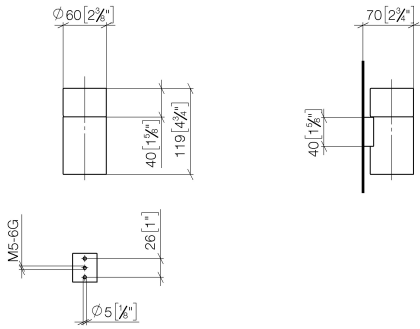

83 400 979

- crystal glass, transparent
- width 60mm
- height 120 mm
- 110mm projection

Fits: MADISON, MEM, TARA, CL.1, LISSÉ,  
VAIA, META, CYO

	Durabronz (23kt Gold)	83 400 979-09
	Chrome	83 400 979-00
	Brushed Platinum	83 400 979-06
	Platinum	83 400 979-08
	Dark Chrome	83 400 979-19
	Light Gold	83 400 979-26
	Brushed Light Gold	83 400 979-27
	Brushed Durabronz (23kt Gold)	83 400 979-28
	Matte Black	83 400 979-33
	Brushed Bronze	83 400 979-42
	Brushed Champagne (22kt Gold)	83 400 979-46
	Champagne (22kt Gold)	83 400 979-47
	Brushed Chrome	83 400 979-93
	Brushed Dark Platinum	83 400 979-99

83 400 979

mm [inches]

83 400 979

Parts for other  
finishes can be found  
here: [Chrome](#)