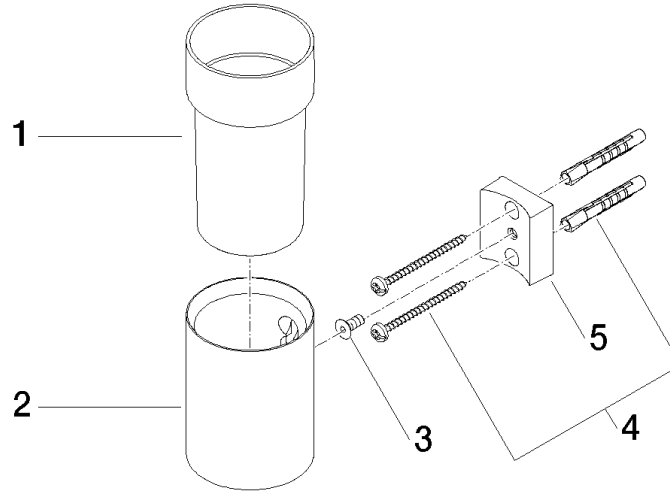

**Tumbler holder wall model - Champagne (22kt Gold)**

MADISON

83 400 979

- crystal glass, transparent
- width 60mm
- height 120 mm
- 110mm projection

Fits: MADISON, MEM, TARA, CL.1, LISSÉ,  
VAIA, META, CYO

	Champagne (22kt Gold)	83 400 979-47
	Chrome	83 400 979-00
	Brushed Platinum	83 400 979-06
	Platinum	83 400 979-08
	Durabrass (23kt Gold)	83 400 979-09
	Dark Chrome	83 400 979-19
	Light Gold	83 400 979-26
	Brushed Light Gold	83 400 979-27
	Brushed Durabrass (23kt Gold)	83 400 979-28
	Matte Black	83 400 979-33
	Brushed Bronze	83 400 979-42
	Brushed Champagne (22kt Gold)	83 400 979-46
	Brushed Chrome	83 400 979-93
	Brushed Dark Platinum	83 400 979-99

83 400 979

mm [inches]

83 400 979

Parts for other finishes can be found here: [Chrome](#)

### Spare parts list

No.	Item Number	Name	Quantity used	Delivery time
1	90 90 00 008 00 84	glass	1	2
2	08 17 97 569-47	holder	1	30
3	09 30 30 117 90	screw	1	2
4	05 30 31 025 00 90	fixing set	1	2
5	08 10 10 530-47	holder	1	30