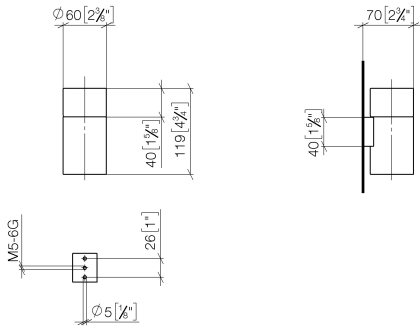

**Tumbler holder wall model - Champagne (22kt Gold)**

MADISON

83 400 979

- crystal glass, transparent
- width 60mm
- height 120 mm
- 110mm projection

Fits: MADISON, MEM, TARA, CL.1, LISSÉ,  
VAIA, META, CYO

83 400 979

mm [inches]

83 400 979

Parts for other finishes can be found here: [Chrome](#)

### Spare parts list

No.	Item Number	Name	Quantity used	Delivery time
1	90 90 00 008 00 84	glass	1	2
2	08 17 97 569-47	holder	1	30
3	09 30 30 117 90	screw	1	2
4	05 30 31 025 00 90	fixing set	1	2
5	08 10 10 530-47	holder	1	30